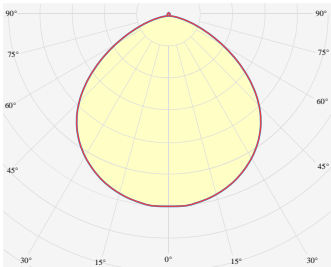

ULA M

UlaS AULSI IEC AGY CLR / RGB48/Nx G5 011W L1000

TYPE	RGB
COLOR CONSISTENCY	3-Step MacAdam
LUMINOUS FLUX	Luminaire: 230 Lm Light Source: 480 Lm Red: 50 Lm Green: 147 Lm Blue: 33 Lm
EFFICACY	Luminaire: 20 Lm/W Light Source: 42 Lm/W
LIFETIME	L90B10 60.000h

CONTROL	Dimmable
----------------	----------

LUMINAIRE POWER	11.52 W
INPUT VOLTAGE	24V DC

COVER	Opal
HOUSING	Extruded aluminum, Grey
IP CLASS	IP40 ingress protection
OTHER DETAILS	Start segment

DIMENSIONS	Width: 16 mm / 0.63" Height: 21 mm / 0.82" Length: 1001.5 mm / 3.3'
-------------------	---------------------------------------------------------------------------