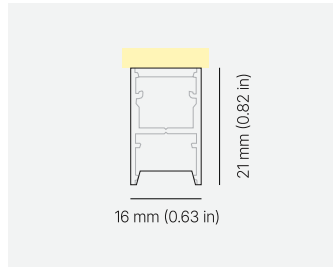

TYPE	RGB
COLOR CONSISTENCY	3-Step MacAdam
LUMINOUS FLUX	Luminaire: 230 Lm Light Source: 480 Lm Red: 50 Lm Green: 147 Lm Blue: 33 Lm
EFFICACY	Luminaire: 20 Lm/W Light Source: 42 Lm/W
LIFETIME	L90B10 60.000h

CONTROL	Dimmable

LUMINAIRE POWER	11.52 W
INPUT VOLTAGE	24V DC

COVER	Opal
HOUSING	Extruded aluminum, Grey
IP CLASS	IP40 ingress protection
OTHER DETAILS	Start segment

DIMENSIONS	Width: 16 mm / 0.63" Height: 21 mm / 0.82" Length: 1001.5 mm / 3.3'