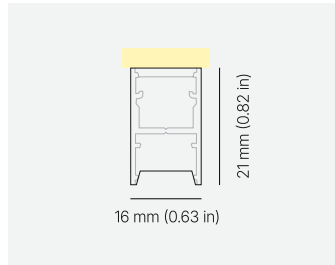

TYPE	RGB
COLOR CONSISTENCY	3-Step MacAdam
LUMINOUS FLUX	Luminaire: 152 Lm Light Source: 316 Lm Red: 31 Lm Green: 100 Lm Blue: 21 Lm
EFFICACY	Luminaire: 21 Lm/W Light Source: 44 Lm/W
LIFETIME	L90B10 60.000h

CONTROL	Dimmable

LUMINAIRE POWER	7.2 W
INPUT VOLTAGE	24V DC

COVER	Opal
HOUSING	Extruded aluminum, Black
IP CLASS	IP40 ingress protection
OTHER DETAILS	Luminaire segment

DIMENSIONS	Width: 16 mm / 0.63" Height: 21 mm / 0.82" Length: 1003 mm / 3.3'

Possible allowed deviation of optical and electrical values are ±15%. Allowed measurement uncertainty ±7%. All values in datasheet are for reference only and customers should take these values on their own risk. HOLECTRON reserves the right for changes without prior notice.