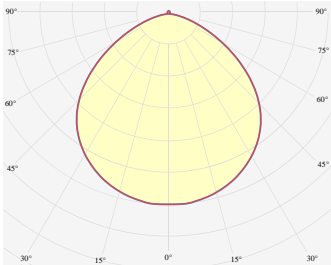

ULA M

UlaS AULSI IEC PBK CLR / RGB48/Nx G5 07W L1000

TYPE	RGB
COLOR CONSISTENCY	3-Step MacAdam
LUMINOUS FLUX	Luminaire: 152 Lm Light Source: 316 Lm Red: 31 Lm Green: 100 Lm Blue: 21 Lm
EFFICACY	Luminaire: 21 Lm/W Light Source: 44 Lm/W
LIFETIME	L90B10 60.000h

CONTROL	Dimmable
----------------	----------

LUMINAIRE POWER	7.2 W
INPUT VOLTAGE	24V DC

COVER	Opal
HOUSING	Extruded aluminum, Black
IP CLASS	IP40 ingress protection
OTHER DETAILS	Luminaire segment

DIMENSIONS	Width: 16 mm / 0.63" Height: 21 mm / 0.82" Length: 1003 mm / 3.3'
-------------------	---