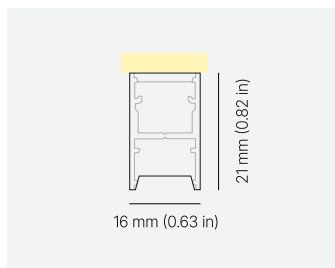

TYPE	RGB
COLOR CONSISTENCY	3-Step MacAdam
LUMINOUS FLUX	Luminaire: 152 Lm Light Source: 316 Lm Red: 31 Lm Green: 100 Lm Blue: 21 Lm
EFFICACY	Luminaire: 21 Lm/W Light Source: 44 Lm/W
LIFETIME	L90B10 60.000h

CONTROL	Dimmable

LUMINAIRE POWER	7.2 W
INPUT VOLTAGE	24V DC

COVER	Opal
HOUSING	Extruded aluminum, White
IP CLASS	IP40 ingress protection
OTHER DETAILS	Luminaire segment

DIMENSIONS	Width: 16 mm / 0.63" Height: 21 mm / 0.82" Length: 1003 mm / 3.3'

Possible allowed deviation of optical and electrical values are ±15%. Allowed measurement uncertainty ±7%. All values in datasheet are for reference only and customers should take these values on their own risk. HOLECTRON reserves the right for changes without prior notice.