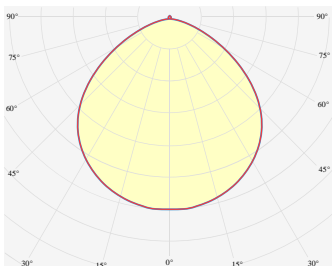

ULA M

UlaS AULSI IEC PWE CLR / RGB48/Nx G5 07W L1000

TYPE	RGB
COLOR CONSISTENCY	3-Step MacAdam
LUMINOUS FLUX	Luminaire: 152 Lm Light Source: 316 Lm Red: 31 Lm Green: 100 Lm Blue: 21 Lm
EFFICACY	Luminaire: 21 Lm/W Light Source: 44 Lm/W
LIFETIME	L90B10 60.000h

CONTROL	Dimmable
----------------	----------

LUMINAIRE POWER	7.2 W
INPUT VOLTAGE	24V DC

COVER	Opal
HOUSING	Extruded aluminum, White
IP CLASS	IP40 ingress protection
OTHER DETAILS	Luminaire segment

DIMENSIONS	Width: 16 mm / 0.63" Height: 21 mm / 0.82" Length: 1003 mm / 3.3'
-------------------	---