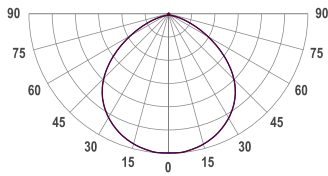

ULA L WHITE LIGHT

UlaL A1112 IEC AG OPL / FL-56/Nx G4 09W 825 L1000
Luminaire segment

COLORS

PHOTOMETRICS

SEGMENT LAYOUT

Luminaire type segment

TECHNICAL DRAWING

SPECTRUM	2500K CRI 80+ 3-Step MacAdam
COVER	Opal
LUMINOUS FLUX*	Per segment: 622 lm Light source (per segment): 1196 lm Per meter/feet: 622 lm/m 189 lm/ft
EFFICACY	Luminaire: 65 lm/W Light source: 125 lm/W
LIFETIME	L90B10 60.000h
HOUSING	Aluminum, plastic
ELECTRICAL	Segment power: 9.6 W Power per meter/feet: 9.6 W/m Voltage: 24 VDC
OTHER DETAILS	IP40 ingress protection Dimmable
DIMENSIONS	Width: 34 mm 1.34" Height: 56 mm 2.20" Length: 1003 mm 3.3'

* Luminous flux values are based on tests with white housing. Lower luminous flux values might apply for other housing colors.