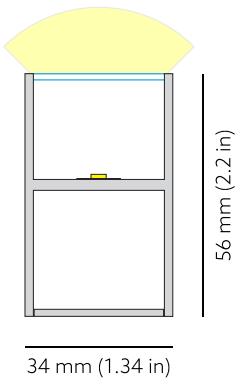

ULA L WHITE LIGHT

UlaL A1112 IEC AG OPL / FL-56/Nx G4 09W 825 L1000
Luminaire segment

COLORS

PHOTOMETRICS

SEGMENT LAYOUT

Luminaire type segment

TECHNICAL DRAWING

SPECTRUM	2500K CRI 80+ 3-Step MacAdam
COVER	Opal
LUMINOUS FLUX*	Per segment: 622 lm Light source (per segment): 1196 lm Per meter/feet: 622 lm/m 189 lm/ft
EFFICACY	Luminaire: 65 lm/W Light source: 125 lm/W
LIFETIME	L90B10 60.000h
HOUSING	Aluminum, plastic
ELECTRICAL	Segment power: 9.6 W Power per meter/feet: 9.6 W/m Voltage: 24 VDC
OTHER DETAILS	IP40 ingress protection Dimmable
DIMENSIONS	Width: 34 mm 1.34" Height: 56 mm 2.20" Length: 1003 mm 3.3'