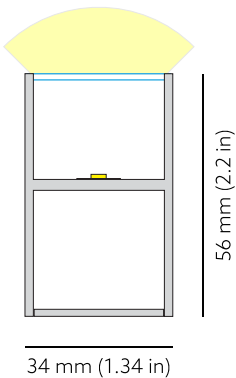

ULA L WHITE LIGHT

UlaL A1112 IEC PB OPL / FL-56/Nx G4 09W 822 L1000
Luminaire segment

COLORS

 Black housing

PHOTOMETRICS

SEGMENT LAYOUT

Luminaire type segment

TECHNICAL DRAWING

SPECTRUM	2200K CRI 80+ 3-Step MacAdam
COVER	Opal
LUMINOUS FLUX*	Per segment: 568 lm Light source (per segment): 1093 lm Per meter/feet: 568 lm/m 173 lm/ft
EFFICACY	Luminaire: 59 lm/W Light source: 114 lm/W
LIFETIME	L90B10 60.000h
HOUSING	Aluminum, plastic
ELECTRICAL	Segment power: 9.6 W Power per meter/feet: 9.6 W/m Voltage: 24 VDC
OTHER DETAILS	IP40 ingress protection Dimmable
DIMENSIONS	Width: 34 mm 1.34" Height: 56 mm 2.20" Length: 1003 mm 3.3'