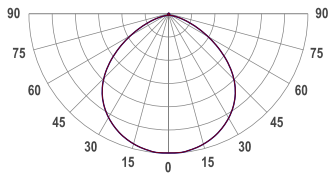

ULA L WHITE LIGHT

UlaL A1112 IEC PB OPL / FL-56/Nx G4 09W 822 L1000
Luminaire segment

COLORS

 Black housing

PHOTOMETRICS

SEGMENT LAYOUT

Luminaire type segment

TECHNICAL DRAWING

SPECTRUM	2200K CRI 80+ 3-Step MacAdam
COVER	Opal
LUMINOUS FLUX*	Per segment: 568 lm Light source (per segment): 1093 lm Per meter/feet: 568 lm/m 173 lm/ft
EFFICACY	Luminaire: 59 lm/W Light source: 114 lm/W
LIFETIME	L90B10 60.000h
HOUSING	Aluminum, plastic
ELECTRICAL	Segment power: 9.6 W Power per meter/feet: 9.6 W/m Voltage: 24 VDC
OTHER DETAILS	IP40 ingress protection Dimmable
DIMENSIONS	Width: 34 mm 1.34" Height: 56 mm 2.20" Length: 1003 mm 3.3'