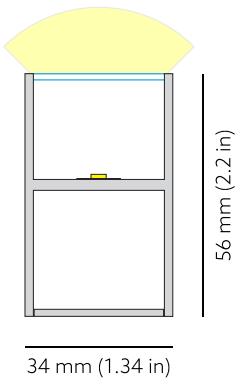

ULA L WHITE LIGHT

UlaL A1112 IEC PW OPL / FL-56/Nx G4 09W 822 L1000
Luminaire segment

COLORS

 White housing

PHOTOMETRICS

SEGMENT LAYOUT

Luminaire type segment

TECHNICAL DRAWING

SPECTRUM

2200K
CRI 80+
3-Step MacAdam

COVER

Opal

LUMINOUS FLUX*

Per segment: 568 lm
Light source (per segment): 1093 lm
Per meter/feet: 568 lm/m | 173 lm/ft

EFFICACY

Luminaire: 59 lm/W
Light source: 114 lm/W

LIFETIME

L90B10 60.000h

HOUSING

Aluminum, plastic

ELECTRICAL

Segment power: 9.6 W
Power per meter/feet: 9.6 W/m
Voltage: 24 VDC

OTHER DETAILS

IP40 ingress protection
Dimmable

DIMENSIONS

Width: 34 mm | 1.34"
Height: 56 mm | 2.20"
Length: 1003 mm | 3.3'

* Luminous flux values are based on tests with white housing. Lower luminous flux values might apply for other housing colors.