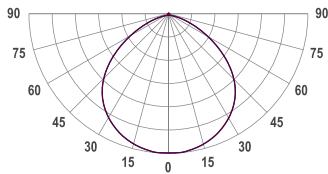

ULA L WHITE LIGHT

UlaL A1112 IEC PW OPL / FL-56/Nx G4 09W 822 L1000
Luminaire segment

COLORS

 White housing

PHOTOMETRICS

SEGMENT LAYOUT

Luminaire type segment

TECHNICAL DRAWING

SPECTRUM

2200K
CRI 80+
3-Step MacAdam

COVER

Opal

LUMINOUS FLUX*

Per segment: 568 lm
Light source (per segment): 1093 lm
Per meter/feet: 568 lm/m | 173 lm/ft

EFFICACY

Luminaire: 59 lm/W
Light source: 114 lm/W

DIMENSIONS

Width: 34 mm | 1.34"
Height: 56 mm | 2.20"
Length: 1003 mm | 3.3'

* Luminous flux values are based on tests with white housing. Lower luminous flux values might apply for other housing colors.