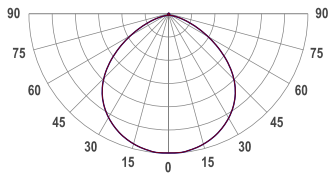

ULA L WHITE LIGHT

UlaL A1112 IEC PW OPL / FL-56/Nx G4 09W 820 L1000
Luminaire segment

COLORS

 White housing

PHOTOMETRICS

SEGMENT LAYOUT

Luminaire type segment

TECHNICAL DRAWING

SPECTRUM	2000K CRI 80+ 3-Step MacAdam
COVER	Opal
LUMINOUS FLUX*	Per segment: 525 lm Light source (per segment): 1010 lm Per meter/feet: 525 lm/m 160 lm/ft
EFFICACY	Luminaire: 55 lm/W Light source: 105 lm/W
LIFETIME	L90B10 60.000h
HOUSING	Aluminum, plastic
ELECTRICAL	Segment power: 9.6 W Power per meter/feet: 9.6 W/m Voltage: 24 VDC
OTHER DETAILS	IP40 ingress protection Dimmable

DIMENSIONS	Width: 34 mm 1.34" Height: 56 mm 2.20" Length: 1003 mm 3.3'
-------------------	---

* Luminous flux values are based on tests with white housing. Lower luminous flux values might apply for other housing colors.