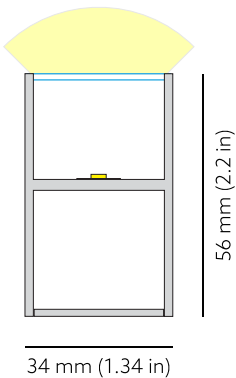

ULA L WHITE LIGHT

UlaL A1112 IEC PW OPL / FL-56/Nx G4 09W 820 L1000
Luminaire segment

COLORS

 White housing

PHOTOMETRICS

SEGMENT LAYOUT

Luminaire type segment

TECHNICAL DRAWING

SPECTRUM	2000K CRI 80+ 3-Step MacAdam
COVER	Opal
LUMINOUS FLUX*	Per segment: 525 lm Light source (per segment): 1010 lm Per meter/feet: 525 lm/m 160 lm/ft
EFFICACY	Luminaire: 55 lm/W Light source: 105 lm/W
LIFETIME	L90B10 60.000h
HOUSING	Aluminum, plastic
ELECTRICAL	Segment power: 9.6 W Power per meter/feet: 9.6 W/m Voltage: 24 VDC
OTHER DETAILS	IP40 ingress protection Dimmable

DIMENSIONS	Width: 34 mm 1.34" Height: 56 mm 2.20" Length: 1003 mm 3.3'
-------------------	---

* Luminous flux values are based on tests with white housing. Lower luminous flux values might apply for other housing colors.