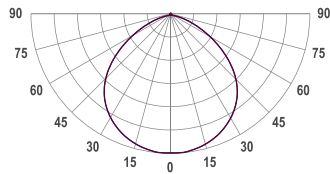

ULA L WHITE LIGHT

UlaL A1112 IEC AG OPL / FL-56/Nx G4 09W 820 L1000
Luminaire segment

COLORS

PHOTOMETRICS

SEGMENT LAYOUT

Luminaire type segment

TECHNICAL DRAWING

SPECTRUM	2000K CRI 80+ 3-Step MacAdam
COVER	Opal
LUMINOUS FLUX*	Per segment: 525 lm Light source (per segment): 1010 lm Per meter/feet: 525 lm/m 160 lm/ft
EFFICACY	Luminaire: 55 lm/W Light source: 105 lm/W
LIFETIME	L90B10 60.000h
HOUSING	Aluminum, plastic
ELECTRICAL	Segment power: 9.6 W Power per meter/feet: 9.6 W/m Voltage: 24 VDC
OTHER DETAILS	IP40 ingress protection Dimmable

DIMENSIONS	Width: 34 mm 1.34" Height: 56 mm 2.20" Length: 1003 mm 3.3'
-------------------	---

* Luminous flux values are based on tests with white housing. Lower luminous flux values might apply for other housing colors.