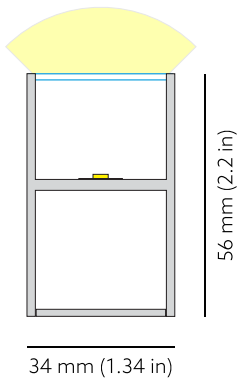

ULA L WHITE LIGHT

UlaL A1112 IEC AG OPL / FL-56/Nx G4 09W 820 L1000
Luminaire segment

COLORS

PHOTOMETRICS

SEGMENT LAYOUT

Luminaire type segment

TECHNICAL DRAWING

SPECTRUM	2000K CRI 80+ 3-Step MacAdam
COVER	Opal
LUMINOUS FLUX*	Per segment: 525 lm Light source (per segment): 1010 lm Per meter/feet: 525 lm/m 160 lm/ft
EFFICACY	Luminaire: 55 lm/W Light source: 105 lm/W
LIFETIME	L90B10 60.000h
HOUSING	Aluminum, plastic
ELECTRICAL	Segment power: 9.6 W Power per meter/feet: 9.6 W/m Voltage: 24 VDC
OTHER DETAILS	IP40 ingress protection Dimmable

DIMENSIONS	Width: 34 mm 1.34" Height: 56 mm 2.20" Length: 1003 mm 3.3'
-------------------	---

* Luminous flux values are based on tests with white housing. Lower luminous flux values might apply for other housing colors.