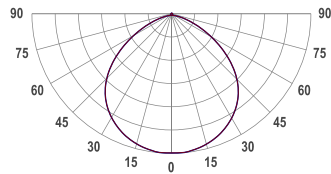

ULA L TUNABLE WHITE LIGHT

UlaL A1112 IEC PW OPL / TW56/Nx G4 019W 820/835 L1000
Luminaire segment

COLORS

 White housing

PHOTOMETRICS

SEGMENT LAYOUT

Luminaire type segment

TECHNICAL DRAWING

SPECTRUM	Warm LED: CRI 80+ 2000K Cold LED: CRI 80+ 3500K 3-Step MacAdam
COVER	Opal
LUMINOUS FLUX*	Per segment: 1292 lm Light source (per segment): 2484 lm Per meter/feet: 1292 lm/m 393 lm/ft
EFFICACY	Luminaire: 67 lm/W Light source: 129.375 lm/W
LIFETIME	L90B10 60.000h
HOUSING	Aluminum, plastic
ELECTRICAL	Segment power: 19.2 W Power per meter/feet: 19.2 W/m Voltage: 24 VDC
OTHER DETAILS	IP40 ingress protection Dimmable
DIMENSIONS	Width: 34 mm 1.34" Height: 56 mm 2.20" Length: 1003 mm 3.3'