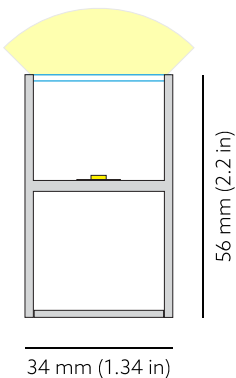

ULA L TUNABLE WHITE LIGHT

UlaL A1112 IEC PW OPL / TW56/Nx G4 019W 820/835 L1000
Luminaire segment

COLORS

 White housing

PHOTOMETRICS

SEGMENT LAYOUT

Luminaire type segment

TECHNICAL DRAWING

SPECTRUM	Warm LED: CRI 80+ 2000K Cold LED: CRI 80+ 3500K 3-Step MacAdam
COVER	Opal
LUMINOUS FLUX*	Per segment: 1292 lm Light source (per segment): 2484 lm Per meter/feet: 1292 lm/m 393 lm/ft
EFFICACY	Luminaire: 67 lm/W Light source: 129.375 lm/W
LIFETIME	L90B10 60.000h
HOUSING	Aluminum, plastic
ELECTRICAL	Segment power: 19.2 W Power per meter/feet: 19.2 W/m Voltage: 24 VDC
OTHER DETAILS	IP40 ingress protection Dimmable
DIMENSIONS	Width: 34 mm 1.34" Height: 56 mm 2.20" Length: 1003 mm 3.3'