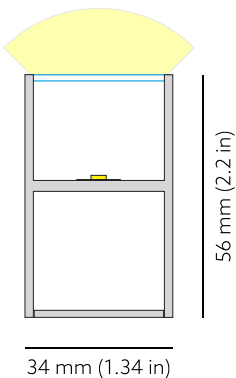

ULA L RGBW LIGHT

UlaL A1112 IEC PB OPL / RGBW48/Nx G4 014W L1000
Luminaire segment

COLORS

 Black housing

PHOTOMETRICS

SEGMENT LAYOUT

Luminaire type segment

TECHNICAL DRAWING

SPECTRUM (WHITE LED)	2500K CRI 80+ 3-Step MacAdam
COVER	Opal
LUMINOUS FLUX*	Per segment: 445 lm Light source (per segment): 856 lm Per meter/feet: 445 lm/m 136 lm/ft RGB only: 148 lm/m
EFFICACY	Luminaire: 31 lm/W Light source: 59 lm/W
LIFETIME	L90B10 60.000h
HOUSING	Aluminum, plastic
ELECTRICAL	Segment power: 14.4 W Power per meter/feet: 14.4 W/m Voltage: 24 VDC
OTHER DETAILS	IP40 ingress protection Dimmable
DIMENSIONS	Width: 34 mm 1.34" Height: 56 mm 2.20" Length: 1003 mm 3.3'