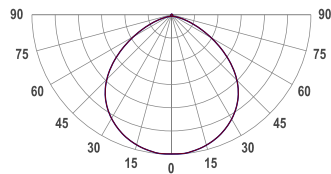

ULA L RGBW LIGHT

UlaL A1112 IEC PB OPL / RGBW48/Nx G4 014W L1000
Luminaire segment

COLORS

 Black housing

PHOTOMETRICS

SEGMENT LAYOUT

Luminaire type segment

TECHNICAL DRAWING

SPECTRUM (WHITE LED)	2500K CRI 80+ 3-Step MacAdam
COVER	Opal
LUMINOUS FLUX*	Per segment: 445 lm Light source (per segment): 856 lm Per meter/feet: 445 lm/m 136 lm/ft RGB only: 148 lm/m
EFFICACY	Luminaire: 31 lm/W Light source: 59 lm/W
LIFETIME	L90B10 60.000h
HOUSING	Aluminum, plastic
ELECTRICAL	Segment power: 14.4 W Power per meter/feet: 14.4 W/m Voltage: 24 VDC
OTHER DETAILS	IP40 ingress protection Dimmable
DIMENSIONS	Width: 34 mm 1.34" Height: 56 mm 2.20" Length: 1003 mm 3.3'