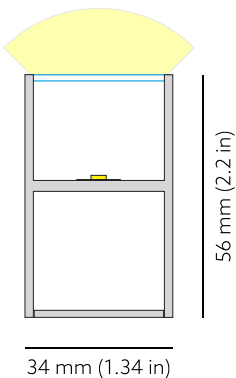

ULA L RGBW LIGHT

UlaL A1112 IEC AG OPL / RGBW48/Nx G4 014W L1000
Luminaire segment

COLORS

 Grey housing

PHOTOMETRICS

SEGMENT LAYOUT

Luminaire type segment

TECHNICAL DRAWING

SPECTRUM (WHITE LED)	2200K CRI 80+ 3-Step MacAdam
COVER	Opal
LUMINOUS FLUX*	Per segment: 416 lm Light source (per segment): 799 lm Per meter/feet: 416 lm/m 127 lm/ft RGB only: 148 lm/m
EFFICACY	Luminaire: 29 lm/W Light source: 55 lm/W
LIFETIME	L90B10 60.000h
HOUSING	Aluminum, plastic
ELECTRICAL	Segment power: 14.4 W Power per meter/feet: 14.4 W/m Voltage: 24 VDC
OTHER DETAILS	IP40 ingress protection Dimmable
DIMENSIONS	Width: 34 mm 1.34" Height: 56 mm 2.20" Length: 1003 mm 3.3'