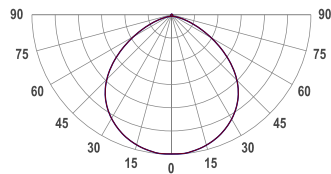

ULA L RGBW LIGHT

UlaL A1112 IEC AG OPL / RGBW48/Nx G4 014W L1000
Luminaire segment

COLORS

 Grey housing

PHOTOMETRICS

SEGMENT LAYOUT

Luminaire type segment

TECHNICAL DRAWING

SPECTRUM (WHITE LED)	2200K CRI 80+ 3-Step MacAdam
COVER	Opal
LUMINOUS FLUX*	Per segment: 416 lm Light source (per segment): 799 lm Per meter/feet: 416 lm/m 127 lm/ft RGB only: 148 lm/m
EFFICACY	Luminaire: 29 lm/W Light source: 55 lm/W
LIFETIME	L90B10 60.000h
HOUSING	Aluminum, plastic
ELECTRICAL	Segment power: 14.4 W Power per meter/feet: 14.4 W/m Voltage: 24 VDC
OTHER DETAILS	IP40 ingress protection Dimmable
DIMENSIONS	Width: 34 mm 1.34" Height: 56 mm 2.20" Length: 1003 mm 3.3'