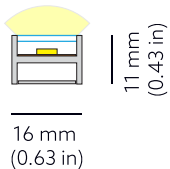

TECHNICAL DRAWING

SPECTRUM	Warm LED: CRI 80+ 2000K
	Cold LED: CRI 80+ 5000K
	3-Step MacAdam
COVER	Clear
LUMINOUS FLUX*	Per segment: 1128 lm
	Light source (per segment): 1282 lm
	Per meter/feet: 1128 lm/m 344 lm/ft
EFFICACY	Luminaire: 118 lm/W
	Light source: 134 lm/W
LIFETIME	L90B10 60.000h
HOUSING	Aluminum, plastic
ELECTRICAL	Segment power: 9.6 W
	Power per meter/feet: 9.6 W/m
	Voltage: 24 VDC
OTHER DETAILS	IP40 ingress protection
	Dimmable
DIMENSIONS	Width: 16 mm (0.63")
	Height: 11 mm (0.43")
	Length: 1003 mm 3.3'