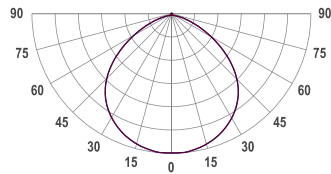

PHOTOMETRICS