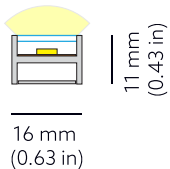

ULA S TUNABLE WHITE LIGHT

UlaS AULSI IEC PB CLR / TW56/Nx G4 09W 820/840 L1000

Luminaire segment

COLORS

 Black housing

PHOTOMETRICS

SEGMENT LAYOUT

Luminaire type segment

TECHNICAL DRAWING

SPECTRUM	Warm LED: CRI 80+ 2000K
	Cold LED: CRI 80+ 4000K
	3-Step MacAdam
COVER	Clear
LUMINOUS FLUX*	Per segment: 1086 lm
	Light source (per segment): 1234 lm
	Per meter/feet: 1086 lm/m 331 lm/ft
EFFICACY	Luminaire: 113 lm/W
	Light source: 129 lm/W
LIFETIME	L90B10 60.000h
HOUSING	Aluminum, plastic
ELECTRICAL	Segment power: 9.6 W
	Power per meter/feet: 9.6 W/m
	Voltage: 24 VDC
OTHER DETAILS	IP40 ingress protection
	Dimmable
DIMENSIONS	Width: 16 mm (0.63")
	Height: 11 mm (0.43")
	Length: 1003 mm 3.3'