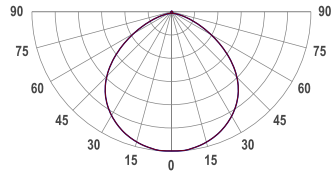

PHOTOMETRICS