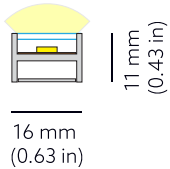

ULA S TUNABLE WHITE LIGHT

UlaS AULSI IEC PB CLR / TW56/Nx G4 09W 820/835 L1000
Luminaire segment

COLORS

 Black housing

PHOTOMETRICS

SEGMENT LAYOUT

Luminaire type segment

TECHNICAL DRAWING

SPECTRUM	Warm LED: CRI 80+ 2000K
	Cold LED: CRI 80+ 3500K
	3-Step MacAdam
COVER	Clear
LUMINOUS FLUX*	Per segment: 1084 lm
	Light source (per segment): 1232 lm
	Per meter/feet: 1084 lm/m 330 lm/ft
EFFICACY	Luminaire: 113 lm/W
	Light source: 128 lm/W
LIFETIME	L90B10 60.000h
HOUSING	Aluminum, plastic
ELECTRICAL	Segment power: 9.6 W
	Power per meter/feet: 9.6 W/m
	Voltage: 24 VDC
OTHER DETAILS	IP40 ingress protection
	Dimmable
DIMENSIONS	Width: 16 mm (0.63")
	Height: 11 mm (0.43")
	Length: 1003 mm 3.3'