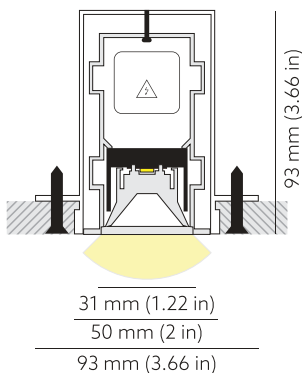

NEMAN X TRIMLESS

Neman-X T LUM PW X1 B D30 927 ND

Individual luminaire

Product code: NMX T LUM PW X1 B D30 927 N

Article No.: F3TADABBDN

see drawings below for real representation

COLORS

PHOTOMETRICS

TECHNICAL DRAWING

MOUNTING	Trimless type
SPECTRUM	2700K CRI 90+ 3-Step MacAdam
OPTICS	30°
LUMINOUS FLUX	Luminaire: 115 Lm Light source: 157 Lm
EFFICACY	Luminaire: 72 Lm/W Light source: 98 Lm/W
LIFETIME	L90B10 60.000h
DIMMING	not dimmable
HOUSING	Aluminum, plastic
ELECTRICAL	Luminaire power: 1.6 W 220-240 VAC 50/60 Hz Integrated driver
OTHER DETAILS	IP40 ingress protection
DIMENSIONS	Width: 50mm / 2" Height: 93mm / 3.66" Length: 203 mm / 0.67'
MOUNTING HOLE	203 x 53 mm / CuttingHoleLengthFt:value1
LEDS LAYOUT	