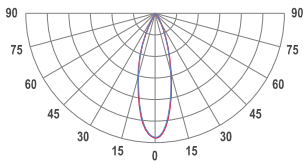

TECHNICAL DRAWING

MOUNTING	Trimless type
SPECTRUM	2700K CRI 90+ 3-Step MacAdam
OPTICS	30°
LUMINOUS FLUX	Luminaire: 115 Lm Light source: 157 Lm
EFFICACY	Luminaire: 72 Lm/W Light source: 98 Lm/W
LIFETIME	L90B10 60.000h
DIMMING	not dimmable
HOUSING	Aluminum, plastic
ELECTRICAL	Luminaire power: 1.6 W 220-240 VAC 50/60 Hz Integrated driver
OTHER DETAILS	IP40 ingress protection
DIMENSIONS	Width: 50mm / 2" Height: 93mm / 3.66" Length: 203 mm / 0.67'
MOUNTING HOLE	203 x 53 mm / CuttingHoleLengthFt:value1
LEDS LAYOUT	