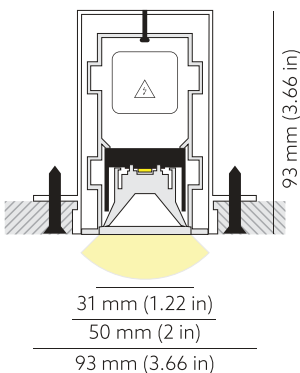

NEMAN X TRIMLESS

Neman-X T LUM PW X1 B D30 935 ND

Individual luminaire

Product code: NMX T LUM PW X1 B D30 935 N

Article No.: F3TADABBBFN

see drawings below for real representation

COLORS

PHOTOMETRICS

TECHNICAL DRAWING

MOUNTING	Trimless type
SPECTRUM	3500K CRI 90+ 3-Step MacAdam
OPTICS	30°
LUMINOUS FLUX	Luminaire: 123 Lm Light source: 168 Lm
EFFICACY	Luminaire: 77 Lm/W Light source: 105 Lm/W
LIFETIME	L90B10 60.000h
DIMMING	not dimmable
HOUSING	Aluminum, plastic
ELECTRICAL	Luminaire power: 1.6 W 220-240 VAC 50/60 Hz Integrated driver
OTHER DETAILS	IP40 ingress protection
DIMENSIONS	Width: 50mm / 2" Height: 93mm / 3.66" Length: 203 mm / 0.67'
MOUNTING HOLE	203 x 53 mm / CuttingHoleLengthFt:value1
LEDS LAYOUT	