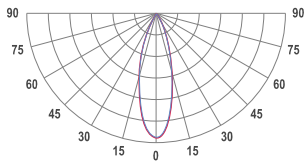

TECHNICAL DRAWING

MOUNTING	Trimless type
SPECTRUM	3500K CRI 90+ 3-Step MacAdam
OPTICS	30°
LUMINOUS FLUX	Luminaire: 123 Lm Light source: 168 Lm
EFFICACY	Luminaire: 77 Lm/W Light source: 105 Lm/W
LIFETIME	L90B10 60.000h
DIMMING	not dimmable
HOUSING	Aluminum, plastic
ELECTRICAL	Luminaire power: 1.6 W 220-240 VAC 50/60 Hz Integrated driver
OTHER DETAILS	IP40 ingress protection
DIMENSIONS	Width: 50mm / 2" Height: 93mm / 3.66" Length: 203 mm / 0.67'
MOUNTING HOLE	203 x 53 mm / CuttingHoleLengthFt:value1
LEDS LAYOUT	