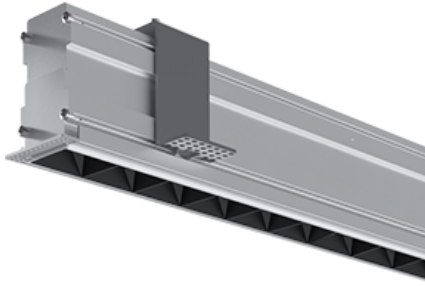

NEMAN X TRIMLESS

Neman-X T LUM PW X1 B D30 935 ND

Individual luminaire

Product code: NMX T LUM PW X1 B D30 935 N

Article No.: F3TADABBBFN

see drawings below for real representation

COLORS

PHOTOMETRICS

TECHNICAL DRAWING

MOUNTING	Trimless type
SPECTRUM	3500K CRI 90+ 3-Step MacAdam
OPTICS	30°
LUMINOUS FLUX	Luminaire: 123 Lm Light source: 168 Lm
EFFICACY	Luminaire: 77 Lm/W Light source: 105 Lm/W
LIFETIME	L90B10 60.000h
DIMMING	not dimmable
HOUSING	Aluminum, plastic
ELECTRICAL	Luminaire power: 1.6 W 220-240 VAC 50/60 Hz Integrated driver
OTHER DETAILS	IP40 ingress protection
DIMENSIONS	Width: 50mm / 2" Height: 93mm / 3.66" Length: 203 mm / 0.67'
MOUNTING HOLE	203 x 53 mm / CuttingHoleLengthFt:value1
LEDS LAYOUT	