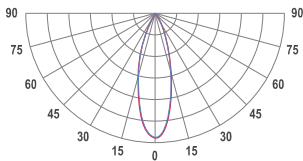

TECHNICAL DRAWING

MOUNTING	Trimless type
SPECTRUM	3000K CRI 90+ 3-Step MacAdam
OPTICS	30°
LUMINOUS FLUX	Luminaire: 118 Lm Light source: 162 Lm
EFFICACY	Luminaire: 74 Lm/W Light source: 101 Lm/W
LIFETIME	L90B10 60.000h
DIMMING	DALI, PushDim
HOUSING	Aluminum, plastic
ELECTRICAL	Luminaire power: 1.6 W 220-240 VAC 50/60 Hz Integrated driver
OTHER DETAILS	IP40 ingress protection
DIMENSIONS	Width: 50mm / 2" Height: 93mm / 3.66" Length: 203 mm / 0.67'
MOUNTING HOLE	203 x 53 mm / CuttingHoleLengthFt:value1
LEDS LAYOUT	