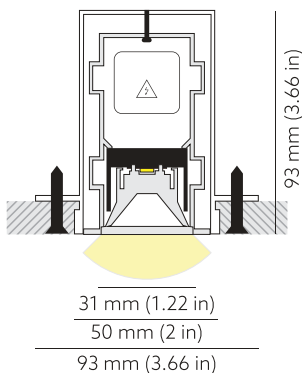

NEMAN X TRIMLESS

Neman-X T LUM PW X1 B D30 930 DALI

Individual luminaire

Product code: NMX T LUM PW X1 B D30 930 D

Article No.: F3TADABBED

see drawings below for real representation

COLORS

PHOTOMETRICS

TECHNICAL DRAWING

MOUNTING	Trimless type
SPECTRUM	3000K CRI 90+ 3-Step MacAdam
OPTICS	30°
LUMINOUS FLUX	Luminaire: 118 Lm Light source: 162 Lm
EFFICACY	Luminaire: 74 Lm/W Light source: 101 Lm/W
LIFETIME	L90B10 60.000h
DIMMING	DALI, PushDim
HOUSING	Aluminum, plastic
ELECTRICAL	Luminaire power: 1.6 W 220-240 VAC 50/60 Hz Integrated driver
OTHER DETAILS	IP40 ingress protection
DIMENSIONS	Width: 50mm / 2" Height: 93mm / 3.66" Length: 203 mm / 0.67'
MOUNTING HOLE	203 x 53 mm / CuttingHoleLengthFt:value1
LEDS LAYOUT	