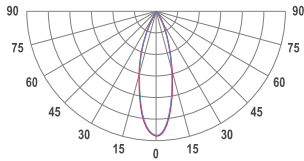

TECHNICAL DRAWING

MOUNTING	Trimless type
SPECTRUM	3000K CRI 90+ 3-Step MacAdam
OPTICS	30°
LUMINOUS FLUX	Luminaire: 118 Lm Light source: 162 Lm
EFFICACY	Luminaire: 74 Lm/W Light source: 101 Lm/W
LIFETIME	L90B10 60.000h
DIMMING	not dimmable
HOUSING	Aluminum, plastic
ELECTRICAL	Luminaire power: 1.6 W 220-240 VAC 50/60 Hz Integrated driver
OTHER DETAILS	IP40 ingress protection
DIMENSIONS	Width: 50mm / 2" Height: 93mm / 3.66" Length: 203 mm / 0.67'
MOUNTING HOLE	203 x 53 mm / CuttingHoleLengthFt:value1
LEDS LAYOUT	