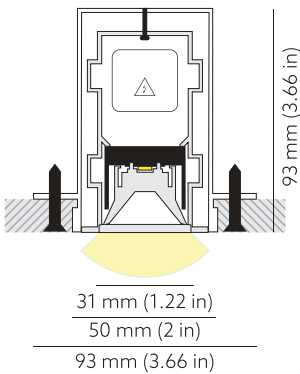

NEMAN X TRIMLESS

Neman-X T LUM PW X1 B D30 930 ND

Individual luminaire

Product code: NMX T LUM PW X1 B D30 930 N

Article No.: F3TADABBEN

see drawings below for real representation

COLORS

PHOTOMETRICS

TECHNICAL DRAWING

MOUNTING	Trimless type
SPECTRUM	3000K CRI 90+ 3-Step MacAdam
OPTICS	30°
LUMINOUS FLUX	Luminaire: 118 Lm Light source: 162 Lm
EFFICACY	Luminaire: 74 Lm/W Light source: 101 Lm/W
LIFETIME	L90B10 60.000h
DIMMING	not dimmable
HOUSING	Aluminum, plastic
ELECTRICAL	Luminaire power: 1.6 W 220-240 VAC 50/60 Hz Integrated driver
OTHER DETAILS	IP40 ingress protection
DIMENSIONS	Width: 50mm / 2" Height: 93mm / 3.66" Length: 203 mm / 0.67'
MOUNTING HOLE	203 x 53 mm / CuttingHoleLengthFt:value1
LEDS LAYOUT	