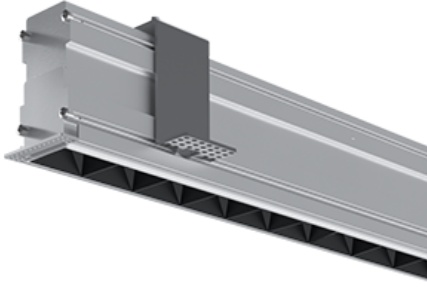

NEMAN X - TRIMLESS CONTINUOUS

Neman-X T STA PW X3-05 D30 927 L500 ND

Start module for continuous line system

Product code: NMX T STA PW X3-05 B D30 927 0500 N

Article No.: F5TBDCPBBD0500N

Neman X Trimless luminaire contains changeable light engine. Luminaires lamps can be changed separately from the holding profile.

See luminaire drawings below for actual layout

COLORS

PHOTOMETRICS

SEGMENT TYPE LAYOUT

Start module

TECHNICAL DRAWING

MOUNTING

Trimless type

SPECTRUM

2700K
CRI 90+
3-Step MacAdam

OPTICS

30°

LUMINOUS FLUX*

Luminaire: 778 Lm
Light source: 894 Lm

EFFICACY

Luminaire: 74 Lm/W
Light source: 85 Lm/W

OTHER DETAILS

IP40 ingress protection

DIMENSIONS

Width: 50mm / 2"
Height: 93mm / 3.66"
Length: 501.5 mm / 1.6'
Distance between groups: 50 cm
Black-out length: 408.5 mm / 1.34'

MOUNTING HOLE

510 x 53 mm / 1.67' x 0.17"