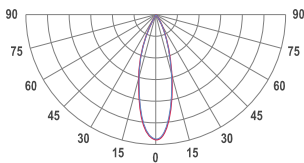

See luminaire drawings below for actual layout

COLORS

PHOTOMETRICS

SEGMENT TYPE LAYOUT

Start module

TECHNICAL DRAWING

MOUNTING

Trimless type

SPECTRUM

2700K
CRI 90+
3-Step MacAdam

OPTICS

30°

LUMINOUS FLUX*

Luminaire: 778 Lm
Light source: 894 Lm

EFFICACY

Luminaire: 74 Lm/W
Light source: 85 Lm/W

OTHER DETAILS

IP40 ingress protection

DIMENSIONS

Width: 50mm / 2"
Height: 93mm / 3.66"
Length: 501.5 mm / 1.6'
Distance between groups: 50 cm
Black-out length: 408.5 mm / 1.34'

MOUNTING HOLE

510 x 53 mm / 1.67' x 0.17"