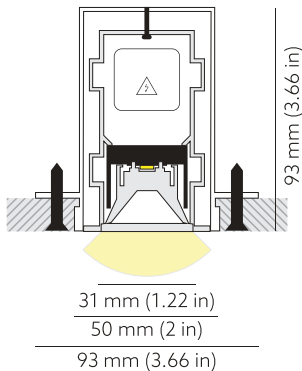

See luminaire drawings below for actual layout

COLORS

PHOTOMETRICS

SEGMENT TYPE LAYOUT

Start module

TECHNICAL DRAWING

MOUNTING

Trimless type

OTHER DETAILS

IP40 ingress protection

DIMENSIONS

Width: 50mm / 2"
Height: 93mm / 3.66"
Length: 501.5 mm / 1.6'
Distance between groups: 50 cm
Black-out length: 408.5 mm / 1.34'

MOUNTING HOLE

510 x 53 mm / 1.67' x 0.17"