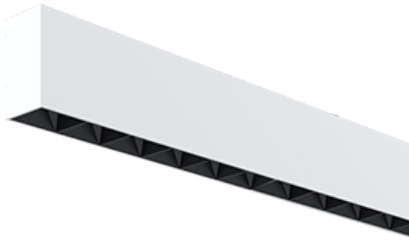

NEMAN X - SURFACE

Neman-X S LUM PW X1 G D30 930 DALI

Individual luminaire

Product code: NMX S LUM PW X1 G D30 930 D

Article No.: F3SADAGBBED

see drawings below for real representation

COLORS

PHOTOMETRICS

TECHNICAL DRAWING

34 mm (1.34 in)

MOUNTING

Surface type

SPECTRUM

3000K
CRI 90+
3-Step MacAdam

OPTICS

30°

HOUSING

Aluminum, plastic

ELECTRICAL

Luminaire power: 1.6 W
220-240 VAC 50/60 Hz
Integrated driver

OTHER DETAILS

IP40 ingress protection

DIMENSIONS

Width: 34 mm / 1.34"
Height: 60 mm / 2.36"
Length: 186 mm / 0.61'