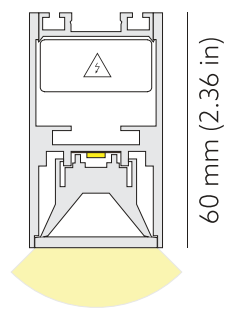

NEMAN X - SURFACE

Neman-X S LUM PW X1 G D30 930 DALI

Individual luminaire

Product code: NMX S LUM PW X1 G D30 930 D

Article No.: F3SADAGBBED

see drawings below for real representation

COLORS

PHOTOMETRICS

TECHNICAL DRAWING

34 mm (1.34 in)

MOUNTING

Surface type

SPECTRUM

3000K
CRI 90+
3-Step MacAdam

OPTICS

30°

HOUSING

Aluminum, plastic

ELECTRICAL

Luminaire power: 1.6 W
220-240 VAC 50/60 Hz
Integrated driver

OTHER DETAILS

IP40 ingress protection

DIMENSIONS

Width: 34 mm / 1.34"
Height: 60 mm / 2.36"
Length: 186 mm / 0.61'