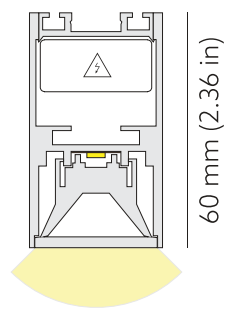

NEMAN X - SURFACE

Neman-X S LUM PW X1 G D30 930 ND

Individual luminaire

Product code: NMX S LUM PW X1 G D30 930 N

Article No.: F3SADAGBBEN

see drawings below for real representation

COLORS

PHOTOMETRICS

TECHNICAL DRAWING

34 mm (1.34 in)

MOUNTING

Surface type

SPECTRUM

3000K
CRI 90+
3-Step MacAdam

OPTICS

30°

HOUSING

Aluminum, plastic

ELECTRICAL

Luminaire power: 1.6 W
220-240 VAC 50/60 Hz
Integrated driver

OTHER DETAILS

IP40 ingress protection

DIMENSIONS

Width: 34 mm / 1.34"
Height: 60 mm / 2.36"
Length: 186 mm / 0.61'