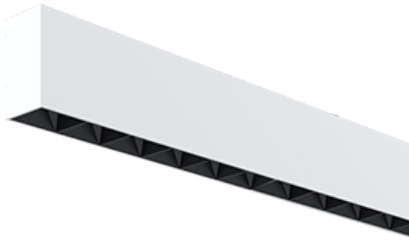

NEMAN X - SURFACE

Neman-X S LUM PW X1 G D30 930 ND

Individual luminaire

Product code: NMX S LUM PW X1 G D30 930 N

Article No.: F3SADAGBBEN

see drawings below for real representation

COLORS

PHOTOMETRICS

TECHNICAL DRAWING

34 mm (1.34 in)

MOUNTING

Surface type

SPECTRUM

3000K
CRI 90+
3-Step MacAdam

OPTICS

30°

HOUSING

Aluminum, plastic

ELECTRICAL

Luminaire power: 1.6 W
220-240 VAC 50/60 Hz
Integrated driver

OTHER DETAILS

IP40 ingress protection

DIMENSIONS

Width: 34 mm / 1.34"
Height: 60 mm / 2.36"
Length: 186 mm / 0.61'