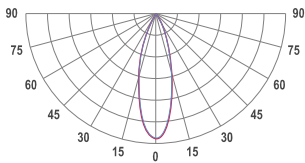

TECHNICAL DRAWING

34 mm (1.34 in)

MOUNTING

Surface type

SPECTRUM

3000K
CRI 90+
3-Step MacAdam

OPTICS

30°

HOUSING

Aluminum, plastic

ELECTRICAL

Luminaire power: 1.6 W
220-240 VAC 50/60 Hz
Integrated driver

OTHER DETAILS

IP40 ingress protection

DIMENSIONS

Width: 34 mm / 1.34"
Height: 60 mm / 2.36"
Length: 186 mm / 0.61'