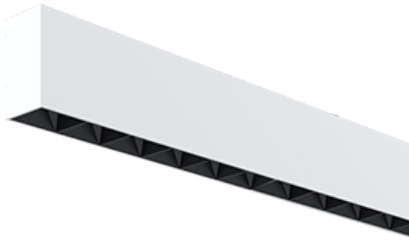

NEMAN X - SURFACE

Neman-X S LUM PW X1 G D30 927 DALI

Individual luminaire

Product code: NMX S LUM PW X1 G D30 927 D

Article No.: F3SADAGBBDD

see drawings below for real representation

COLORS

PHOTOMETRICS

TECHNICAL DRAWING

34 mm (1.34 in)

MOUNTING

Surface type

SPECTRUM

2700K
CRI 90+
3-Step MacAdam

OPTICS

30°

HOUSING

Aluminum, plastic

ELECTRICAL

Luminaire power: 1.6 W
220-240 VAC 50/60 Hz
Integrated driver

OTHER DETAILS

IP40 ingress protection

DIMENSIONS

Width: 34 mm / 1.34"
Height: 60 mm / 2.36"
Length: 186 mm / 0.61'