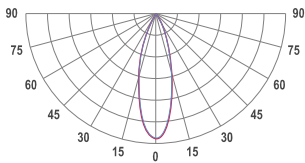

TECHNICAL DRAWING

34 mm (1.34 in)

MOUNTING

Surface type

SPECTRUM

2700K
CRI 90+
3-Step MacAdam

OPTICS

30°

HOUSING

Aluminum, plastic

ELECTRICAL

Luminaire power: 1.6 W
220-240 VAC 50/60 Hz
Integrated driver

OTHER DETAILS

IP40 ingress protection

DIMENSIONS

Width: 34 mm / 1.34"
Height: 60 mm / 2.36"
Length: 186 mm / 0.61'