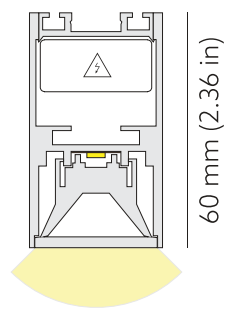

NEMAN X - SURFACE

Neman-X S LUM PW X1 G D30 927 DALI

Individual luminaire

Product code: NMX S LUM PW X1 G D30 927 D

Article No.: F3SADAGBBDD

see drawings below for real representation

COLORS

PHOTOMETRICS

TECHNICAL DRAWING

34 mm (1.34 in)

MOUNTING

Surface type

SPECTRUM

2700K
CRI 90+
3-Step MacAdam

OPTICS

30°

HOUSING

Aluminum, plastic

ELECTRICAL

Luminaire power: 1.6 W
220-240 VAC 50/60 Hz
Integrated driver

OTHER DETAILS

IP40 ingress protection

DIMENSIONS

Width: 34 mm / 1.34"
Height: 60 mm / 2.36"
Length: 186 mm / 0.61'