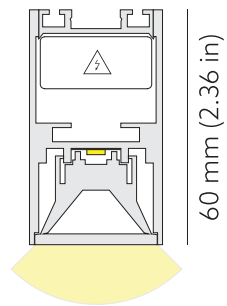

### TECHNICAL DRAWING

34 mm (1.34 in)

### DIMENSIONS

Width: 34 mm / 1.34"  
Height: 60 mm / 2.36"  
Length: 186 mm / 0.61'