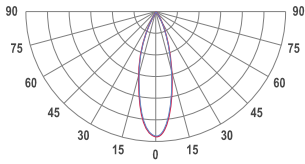

NEMAN X - SURFACE

Neman-X S LUM PW X1 G D30 927 ND

Individual luminaire

Product code: NMX S LUM PW X1 G D30 927 N

Article No.: F3SADAGBBDN

see drawings below for real representation

COLORS

PHOTOMETRICS

TECHNICAL DRAWING

34 mm (1.34 in)

MOUNTING

Surface type

SPECTRUM

2700K
CRI 90+
3-Step MacAdam

OPTICS

30°

LUMINOUS FLUX*

Luminaire: 115 Lm
Light source: 157 Lm

EFFICACY

Luminaire: 72 Lm/W
Light source: 98 Lm/W

LIFETIME

L90B10 60.000h

DIMMING

not dimmable

HOUSING

Aluminum, plastic

ELECTRICAL

Luminaire power: 1.6 W
220-240 VAC 50/60 Hz
Integrated driver

OTHER DETAILS

IP40 ingress protection

DIMENSIONS

Width: 34 mm / 1.34"
Height: 60 mm / 2.36"
Length: 186 mm / 0.61'

LEDS LAYOUT

* Luminous flux values are based on tests with white housing. Lower luminous flux values might apply for other housing colors.