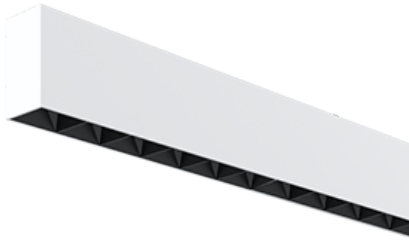

# NEMAN X - SURFACE

## Neman-X S LUM PW X1 G D30 927 ND

Individual luminaire

Product code: NMX S LUM PW X1 G D30 927 N

Article No.: F3SADAGBBDN

see drawings below for real representation