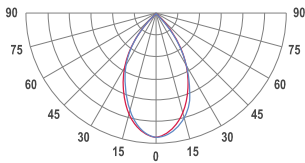

TECHNICAL DRAWING

34 mm (1.34 in)

MOUNTING

Surface type

SPECTRUM

3000K
CRI 90+
3-Step MacAdam

OPTICS

60°

HOUSING

Aluminum, plastic

ELECTRICAL

Luminaire power: 1.6 W
220-240 VAC 50/60 Hz
Integrated driver

OTHER DETAILS

IP40 ingress protection

DIMENSIONS

Width: 34 mm / 1.34"
Height: 60 mm / 2.36"
Length: 186 mm / 0.61'