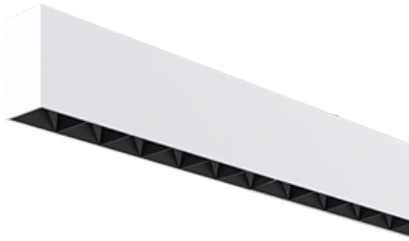

NEMAN X - SURFACE

Neman-X S LUM PW X1 B D60 930 ND

Individual luminaire

Product code: NMX S LUM PW X1 B D60 930 N

Article No.: F3SADABCEN

see drawings below for real representation

COLORS

PHOTOMETRICS

TECHNICAL DRAWING

34 mm (1.34 in)

MOUNTING

Surface type

SPECTRUM

3000K
CRI 90+
3-Step MacAdam

OPTICS

60°

HOUSING

Aluminum, plastic

ELECTRICAL

Luminaire power: 1.6 W
220-240 VAC 50/60 Hz
Integrated driver

OTHER DETAILS

IP40 ingress protection

DIMENSIONS

Width: 34 mm / 1.34"
Height: 60 mm / 2.36"
Length: 186 mm / 0.61'