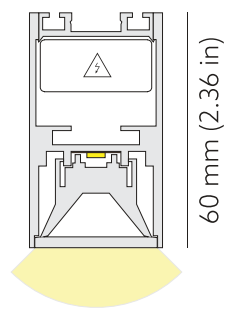

NEMAN X - SURFACE

Neman-X S LUM PW X1 B D60 930 ND

Individual luminaire

Product code: NMX S LUM PW X1 B D60 930 N

Article No.: F3SADABCEN

see drawings below for real representation

COLORS

PHOTOMETRICS

TECHNICAL DRAWING

34 mm (1.34 in)

MOUNTING

Surface type

SPECTRUM

3000K
CRI 90+
3-Step MacAdam

OPTICS

60°

HOUSING

Aluminum, plastic

ELECTRICAL

Luminaire power: 1.6 W
220-240 VAC 50/60 Hz
Integrated driver

OTHER DETAILS

IP40 ingress protection

DIMENSIONS

Width: 34 mm / 1.34"
Height: 60 mm / 2.36"
Length: 186 mm / 0.61'