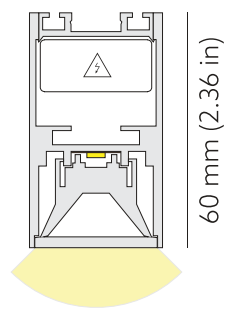

NEMAN X - SURFACE

Neman-X S LUM PW X1 B D30 940 DALI

Individual luminaire

Product code: NMX S LUM PW X1 B D30 940 D

Article No.: F3SADABBBGD

see drawings below for real representation

COLORS

PHOTOMETRICS

TECHNICAL DRAWING

34 mm (1.34 in)

MOUNTING

Surface type

SPECTRUM

4000K
CRI 90+
3-Step MacAdam

OPTICS

30°

HOUSING

Aluminum, plastic

ELECTRICAL

Luminaire power: 1.6 W
220-240 VAC 50/60 Hz
Integrated driver

OTHER DETAILS

IP40 ingress protection

DIMENSIONS

Width: 34 mm / 1.34"
Height: 60 mm / 2.36"
Length: 186 mm / 0.61'