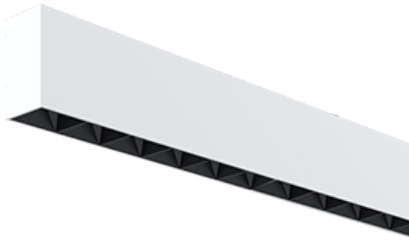

NEMAN X - SURFACE

Neman-X S LUM PW X1 B D30 940 DALI

Individual luminaire

Product code: NMX S LUM PW X1 B D30 940 D

Article No.: F3SADABBBGD

see drawings below for real representation

COLORS

PHOTOMETRICS

TECHNICAL DRAWING

34 mm (1.34 in)

MOUNTING

Surface type

SPECTRUM

4000K
CRI 90+
3-Step MacAdam

OPTICS

30°

HOUSING

Aluminum, plastic

ELECTRICAL

Luminaire power: 1.6 W
220-240 VAC 50/60 Hz
Integrated driver

OTHER DETAILS

IP40 ingress protection

DIMENSIONS

Width: 34 mm / 1.34"
Height: 60 mm / 2.36"
Length: 186 mm / 0.61'