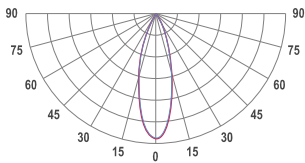

TECHNICAL DRAWING

34 mm (1.34 in)

MOUNTING

Surface type

SPECTRUM

4000K
CRI 90+
3-Step MacAdam

OPTICS

30°

HOUSING

Aluminum, plastic

ELECTRICAL

Luminaire power: 1.6 W
220-240 VAC 50/60 Hz
Integrated driver

OTHER DETAILS

IP40 ingress protection

DIMENSIONS

Width: 34 mm / 1.34"
Height: 60 mm / 2.36"
Length: 186 mm / 0.61'