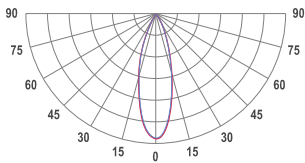

NEMAN X - SURFACE

Neman-X S LUM PW X1 B D30 935 DALI

Individual luminaire

Product code: NMX S LUM PW X1 B D30 935 D

Article No.: F3SADABBBFD

see drawings below for real representation

COLORS

PHOTOMETRICS

TECHNICAL DRAWING

34 mm (1.34 in)

MOUNTING

Surface type

SPECTRUM

3500K
CRI 90+
3-Step MacAdam

OPTICS

30°

LUMINOUS FLUX*

Luminaire: 123 Lm
Light source: 168 Lm

EFFICACY

Luminaire: 77 Lm/W
Light source: 105 Lm/W

LIFETIME

L90B10 60.000h

DIMMING

DALI, PushDim

HOUSING

Aluminum, plastic

ELECTRICAL

Luminaire power: 1.6 W
220-240 VAC 50/60 Hz
Integrated driver

OTHER DETAILS

IP40 ingress protection

DIMENSIONS

Width: 34 mm / 1.34"
Height: 60 mm / 2.36"
Length: 186 mm / 0.61'

LEDS LAYOUT

* Luminous flux values are based on tests with white housing. Lower luminous flux values might apply for other housing colors.