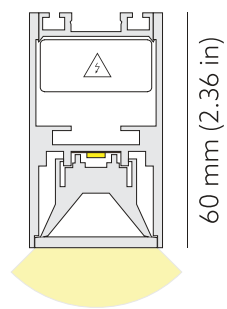

### TECHNICAL DRAWING

34 mm (1.34 in)

### DIMENSIONS

Width: 34 mm / 1.34"  
Height: 60 mm / 2.36"  
Length: 186 mm / 0.61'