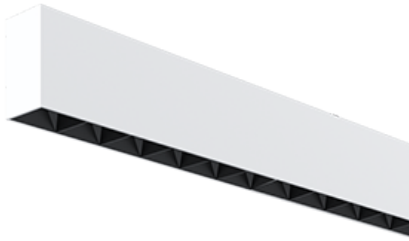

# NEMAN X - SURFACE

## Neman-X S LUM PW X1 B D30 935 DALI

Individual luminaire

Product code: NMX S LUM PW X1 B D30 935 D

Article No.: F3SADABBBFD

see drawings below for real representation