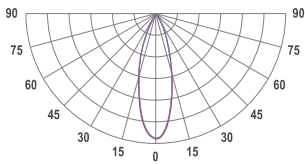

COLORS

PHOTOMETRICS

SEGMENT TYPE LAYOUT

Start module

TECHNICAL DRAWING

34 mm (1.34 in)

MOUNTING

Surface type

SPECTRUM

3000K
CRI 90+
3-Step MacAdam

OPTICS

30°

LUMINOUS FLUX*

Luminaire: 3195 Lm
Light source: 3672 Lm

EFFICACY

Luminaire: 76 Lm/W
Light source: 87 Lm/W

OTHER DETAILS

IP40 ingress protection

DIMENSIONS

Width: 34 mm / 1.34"
Height: 60 mm / 2.36"
Length: 2001.5 mm / 6.6'
Distance between groups: 50 cm
Black-out length: 477 mm / 1.57'

LEDS LAYOUT

* Luminous flux values are based on tests with white housing. Lower luminous flux values might apply for other housing colors.