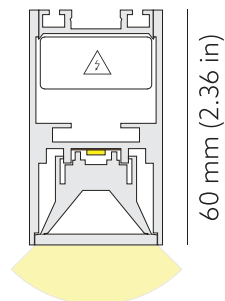

COLORS

PHOTOMETRICS

SEGMENT TYPE LAYOUT

Start module

TECHNICAL DRAWING

34 mm (1.34 in)

MOUNTING

Surface type

OTHER DETAILS

IP40 ingress protection

DIMENSIONS

Width: 34 mm / 1.34"
Height: 60 mm / 2.36"
Length: 2001.5 mm / 6.6'
Distance between groups: 50 cm
Black-out length: 477 mm / 1.57'

LEDS LAYOUT

* Luminous flux values are based on tests with white housing. Lower luminous flux values might apply for other housing colors.