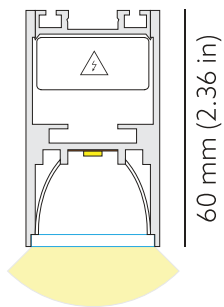

NEMAN SURFACE HONEYCOMB BLACK

NEMAN S LUM HB PW W17C 827 L3080 DALI

Individual luminaire

Product code: NM S LUM HB PW W17 827 3080 D

Article No.: F1SABDAADXX3080D

White body + Honeycomb
Black

Individual luminaire layout

TECHNICAL DRAWING

34 mm (1.34 in)

MOUNTING

Surface type

SPECTRUM

2700K
CRI 80+
3-Step MacAdam

LUMINOUS FLUX*

Luminaire: 4446 Lm
Light source: 8162 Lm

Honeycomb Black light surface
Extruded aluminum, White color

ELECTRICAL

Luminaire power: 57.4 W
220-240 VAC 50/60 Hz
Integrated driver

OTHER DETAILS

IP20 ingress protection.
Lead cable 2m (6.5'), transparent

DIMENSIONS

Width: 34 mm / 1.34"
Height: 60 mm / 2.36"
Length: 3083 mm / 10.1'

* Luminous flux values are based on tests with white housing. Lower luminous flux values might apply for other housing colors.