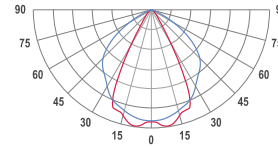

PHOTOMETRICS

EFFICACY

Luminaire: 77 Lm/W
Light source: 158 Lm/W

LIFETIME

L90B10 60.000h

DIMMING

DALI, PushDim

HOUSING

Honeycomb Black light surface
Extruded aluminum, White color

ELECTRICAL

Luminaire power: 57.4 W
220-240 VAC 50/60 Hz
Integrated driver

OTHER DETAILS

IP20 ingress protection.
Lead cable 2m (6.5'), transparent

DIMENSIONS

Width: 34 mm / 1.34"
Height: 60 mm / 2.36"
Length: 3083 mm / 10.1'

* Luminous flux values are based on tests with white housing. Lower luminous flux values might apply for other housing colors.