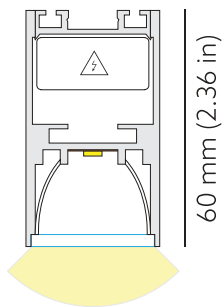

### Individual luminaire layout

### TECHNICAL DRAWING

34 mm (1.34 in)

### DIMENSIONS

Width: 34 mm / 1.34"  
Height: 60 mm / 2.36"  
Length: 1123 mm / 3.7'

\* Luminous flux values are based on tests with white housing. Lower luminous flux values might apply for other housing colors.