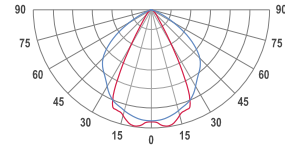

PHOTOMETRICS

EFFICACY

Luminaire: 77 Lm/W
Light source: 158 Lm/W

LIFETIME

L90B10 60.000h

DIMMING

DALI, PushDim

HOUSING

Honeycomb Black light surface
Extruded aluminum, White color

ELECTRICAL

Luminaire power: 20.9 W
220-240 VAC 50/60 Hz
Integrated driver

OTHER DETAILS

IP20 ingress protection.
Lead cable 2m (6.5'), transparent

DIMENSIONS

Width: 34 mm / 1.34"
Height: 60 mm / 2.36"
Length: 1123 mm / 3.7'

* Luminous flux values are based on tests with white housing. Lower luminous flux values might apply for other housing colors.