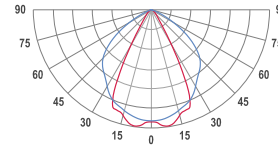

TECHNICAL DRAWING

34 mm (1.34 in)

MOUNTING

Surface type

SPECTRUM

2700K
CRI 80+
3-Step MacAdam

LUMINOUS FLUX*

Luminaire: 1213 Lm
Light source: 2226 Lm

PHOTOMETRICS

EFFICACY

Luminaire: 77 Lm/W
Light source: 158 Lm/W

LIFETIME

L90B10 60.000h

DIMMING

DALI, PushDim

HOUSING

Honeycomb Black light surface
Extruded aluminum, White color

ELECTRICAL

Luminaire power: 15.7 W
220-240 VAC 50/60 Hz
Integrated driver

OTHER DETAILS

IP20 ingress protection.
Lead cable 2m (6.5'), transparent

DIMENSIONS

Width: 34 mm / 1.34"
Height: 60 mm / 2.36"
Length: 843 mm / 2.8'

* Luminous flux values are based on tests with white housing. Lower luminous flux values might apply for other housing colors.