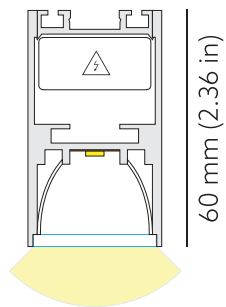

NEMAN SURFACE HONEYCOMB BLACK

NEMAN S LUM HB PW W17C 827 L840 DALI

Individual luminaire

Product code: NM S LUM HB PW W17 827 0840 D

Article No.: F1SABDAADXX0840D

White body + Honeycomb
Black

Individual luminaire layout

TECHNICAL DRAWING

34 mm (1.34 in)

MOUNTING

Surface type

SPECTRUM

2700K
CRI 80+
3-Step MacAdam

LUMINOUS FLUX*

Luminaire: 1213 Lm
Light source: 2226 Lm

Honeycomb Black light surface
Extruded aluminum, White color

ELECTRICAL

Luminaire power: 15.7 W
220-240 VAC 50/60 Hz
Integrated driver

OTHER DETAILS

IP20 ingress protection.
Lead cable 2m (6.5'), transparent

DIMENSIONS

Width: 34 mm / 1.34"
Height: 60 mm / 2.36"
Length: 843 mm / 2.8'

* Luminous flux values are based on tests with white housing. Lower luminous flux values might apply for other housing colors.