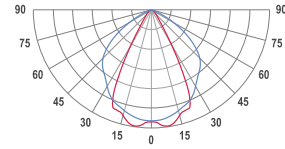

TECHNICAL DRAWING

34 mm (1.34 in)

MOUNTING

Surface type

SPECTRUM

2700K
CRI 80+
3-Step MacAdam

LUMINOUS FLUX*

Luminaire: 808 Lm
Light source: 1484 Lm

PHOTOMETRICS

EFFICACY

Luminaire: 78 Lm/W
Light source: 158 Lm/W

LIFETIME

L90B10 60.000h

DIMMING

not dimmable

HOUSING

Honeycomb Black light surface
Extruded aluminum, White color

ELECTRICAL

Luminaire power: 10.4 W
220-240 VAC 50/60 Hz
Integrated driver

OTHER DETAILS

IP20 ingress protection.
Lead cable 2m (6.5'), transparent

DIMENSIONS

Width: 34 mm / 1.34"
Height: 60 mm / 2.36"
Length: 563 mm / 1.8'

* Luminous flux values are based on tests with white housing. Lower luminous flux values might apply for other housing colors.