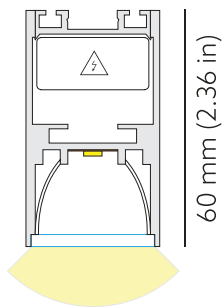

NEMAN SURFACE HONEYCOMB BLACK

NEMAN S LUM HB PW W17C 827 L560 ND

Individual luminaire

Product code: NM S LUM HB PW W17 827 0560 N

Article No.: F1SABDAADXX0560N

White body + Honeycomb
Black

Individual luminaire layout

TECHNICAL DRAWING

34 mm (1.34 in)

MOUNTING

Surface type

SPECTRUM

2700K
CRI 80+
3-Step MacAdam

LUMINOUS FLUX*

Luminaire: 808 Lm
Light source: 1484 Lm

Honeycomb Black light surface
Extruded aluminum, White color

ELECTRICAL

Luminaire power: 10.4 W
220-240 VAC 50/60 Hz
Integrated driver

OTHER DETAILS

IP20 ingress protection.
Lead cable 2m (6.5'), transparent

DIMENSIONS

Width: 34 mm / 1.34"
Height: 60 mm / 2.36"
Length: 563 mm / 1.8'

* Luminous flux values are based on tests with white housing. Lower luminous flux values might apply for other housing colors.