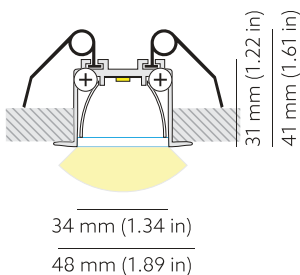

NEMAN RECESSED MICROPRISM

NEMAN R LUM MP PW W17C 827 L2520 DALI

Individual luminaire

Product code: NM R LUM MP PW W17 827 2520 D

Article No.: F1RAMDAADXX2520D

White body + Microprism

Individual luminaire layout

TECHNICAL DRAWING

MOUNTING	Recessed type
SPECTRUM	2700K CRI 80+ 3-Step MacAdam
LUMINOUS FLUX*	Luminaire: 4904 Lm Light source: 6678 Lm
PHOTOMETRICS	
EFFICACY	Luminaire: 104 Lm/W Light source: 158 Lm/W
LIFETIME	L90B10 60.000h
DIMMING	DALI, PushDim
HOUSING	Microprism light surface Extruded aluminum, White color
ELECTRICAL	Luminaire power: 47 W 220-240 VAC 50/60 Hz Integrated driver
OTHER DETAILS	IP20 ingress protection. Lead cable 2m (6.5'), transparent
DIMENSIONS	Width: 48mm / 1.9" Height: 41mm / 1.61" Length: 2537 mm / 8.3'
MOUNTING HOLE	2528 x 38 mm / 8,29' x 1.49"