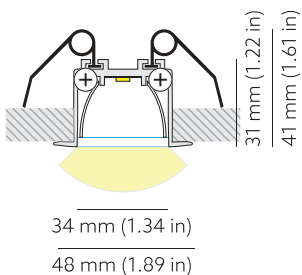

NEMAN RECESSED MICROPRISM

NEMAN R LUM MP PW W17C 827 L2240 ND

Individual luminaire

Product code: NM R LUM MP PW W17 827 2240 N

Article No.: F1RAMDAADXX2240N

White body + Microprism

Individual luminaire layout

TECHNICAL DRAWING

MOUNTING	Recessed type
SPECTRUM	2700K CRI 80+ 3-Step MacAdam
LUMINOUS FLUX*	Luminaire: 4359 Lm Light source: 5936 Lm
PHOTOMETRICS	
EFFICACY	Luminaire: 104 Lm/W Light source: 158 Lm/W
LIFETIME	L90B10 60.000h
DIMMING	not dimmable
HOUSING	Microprism light surface Extruded aluminum, White color
ELECTRICAL	Luminaire power: 41.8 W 220-240 VAC 50/60 Hz Integrated driver
OTHER DETAILS	IP20 ingress protection. Lead cable 2m (6.5'), transparent
DIMENSIONS	Width: 48mm / 1.9" Height: 41mm / 1.61" Length: 2257 mm / 7.4'
MOUNTING HOLE	2248 x 38 mm / 7,38' x 1.49"