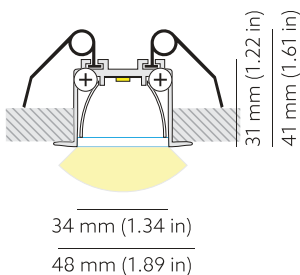

NEMAN RECESSED MICROPRISM

NEMAN R LUM MP PW W17C 827 L1960 ND

Individual luminaire

Product code: NM R LUM MP PW W17 827 1960 N

Article No.: F1RAMDAADXX1960N

White body + Microprism

Individual luminaire layout

TECHNICAL DRAWING

MOUNTING	Recessed type
SPECTRUM	2700K CRI 80+ 3-Step MacAdam
LUMINOUS FLUX*	Luminaire: 3814 Lm Light source: 5194 Lm
PHOTOMETRICS	
EFFICACY	Luminaire: 104 Lm/W Light source: 158 Lm/W
LIFETIME	L90B10 60.000h
DIMMING	not dimmable
HOUSING	Microprism light surface Extruded aluminum, White color
ELECTRICAL	Luminaire power: 36.6 W 220-240 VAC 50/60 Hz Integrated driver
OTHER DETAILS	IP20 ingress protection. Lead cable 2m (6.5'), transparent
DIMENSIONS	Width: 48mm / 1.9" Height: 41mm / 1.61" Length: 1977 mm / 6.5'
MOUNTING HOLE	1968 x 38 mm / 6,46' x 1.49"