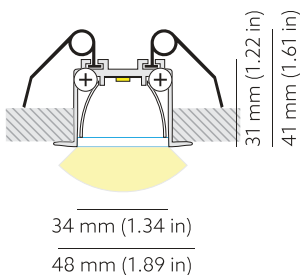

### Individual luminaire layout

### TECHNICAL DRAWING

<b>MOUNTING</b>	Recessed type
<b>SPECTRUM</b>	2700K CRI 80+ 3-Step MacAdam
<b>LUMINOUS FLUX*</b>	Luminaire: 3270 Lm Light source: 4452 Lm
<b>PHOTOMETRICS</b>	
<b>EFFICACY</b>	Luminaire: 104 Lm/W Light source: 158 Lm/W
<b>LIFETIME</b>	L90B10 60.000h
<b>DIMMING</b>	not dimmable
<b>HOUSING</b>	Microprism light surface Extruded aluminum, White color
<b>ELECTRICAL</b>	Luminaire power: 31.3 W 220-240 VAC 50/60 Hz Integrated driver
<b>OTHER DETAILS</b>	IP20 ingress protection. Lead cable 2m (6.5'), transparent
<b>DIMENSIONS</b>	Width: 48mm / 1.9" Height: 41mm / 1.61" Length: 1697 mm / 5.6'
<b>MOUNTING HOLE</b>	1688 x 38 mm / 5,54' x 1.49"