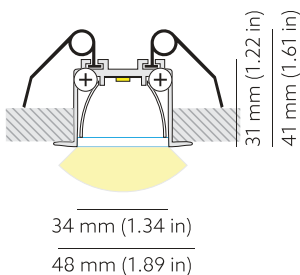

### Individual luminaire layout

### TECHNICAL DRAWING

<b>MOUNTING</b>	Recessed type
<b>SPECTRUM</b>	2700K CRI 80+ 3-Step MacAdam
<b>LUMINOUS FLUX*</b>	Luminaire: 2180 Lm Light source: 2968 Lm
<b>PHOTOMETRICS</b>	
<b>EFFICACY</b>	Luminaire: 104 Lm/W Light source: 158 Lm/W
<b>LIFETIME</b>	L90B10 60.000h
<b>DIMMING</b>	not dimmable
<b>HOUSING</b>	Microprism light surface Extruded aluminum, White color
<b>ELECTRICAL</b>	Luminaire power: 20.9 W 220-240 VAC 50/60 Hz Integrated driver
<b>OTHER DETAILS</b>	IP20 ingress protection. Lead cable 2m (6.5'), transparent
<b>DIMENSIONS</b>	Width: 48mm / 1.9" Height: 41mm / 1.61" Length: 1137 mm / 3.7'
<b>MOUNTING HOLE</b>	1128 x 38 mm / 3,7' x 1.49"