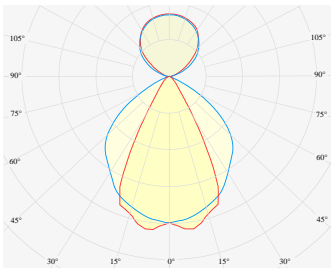

NEMAN PENDANT

Honeycomb Black direct/indirect

Product code: NM P LUM HB PW W17W8 827 1120 N

Article No.: F2PABDKADXX1120N

MOUNTING	Pendant direct/indirect
TYPE	Individual luminaire
CCT	2700K
CRI	CRI 80+
COLOR CONSISTENCY	3-Step MacAdam
LUMENS LUMINAIRE	3137 Lm
LIGHT SOURCE	4788 Lm
DIR/IND PROPORTION	55/45
EFFICACY LUMINAIRE	108 Lm/W
LIGHT SOURCE	184 Lm/W
LIFETIME	L90B10 60.000h

CONTROL	no dim
----------------	--------

LUMINAIRE POWER	29 W
INPUT VOLTAGE	220-240 VAC 50/60 Hz Integrated driver

HOUSING	Honeycomb Black light surface
HOUSING COLOR	Extruded aluminum, White color
IP CLASS	IP20 ingress protection
OTHER DETAILS	Suspension length 2m (6.5') Lead cable 2m (6.5'), transparent

DIMENSIONS	Width: 34 mm / 1.34" Height: 60 mm / 2.36" Length: 1123 mm / 3.7'
-------------------	---