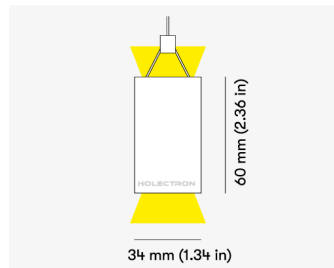

NEMAN PENDANT

Honeycomb Black direct/indirect

Product code: NM P LUM HB PW W17W8 827 1120 N

Article No.: F2PABDKADXX1120N

MOUNTING	Pendant direct/indirect
TYPE	Individual luminaire
CCT	2700K
CRI	CRI 80+
COLOR CONSISTENCY	3-Step MacAdam
LUMENS LUMINAIRE	3137 Lm
LIGHT SOURCE	4788 Lm
DIR/IND PROPORTION	55/45
EFFICACY LUMINAIRE	108 Lm/W
LIGHT SOURCE	184 Lm/W
LIFETIME	L90B10 60.000h

CONTROL	no dim
----------------	--------

LUMINAIRE POWER	29 W
INPUT VOLTAGE	220-240 VAC 50/60 Hz Integrated driver

HOUSING	Honeycomb Black light surface
HOUSING COLOR	Extruded aluminum, White color
IP CLASS	IP20 ingress protection
OTHER DETAILS	Suspension length 2m (6.5') Lead cable 2m (6.5'), transparent

DIMENSIONS	Width: 34 mm / 1.34" Height: 60 mm / 2.36" Length: 1123 mm / 3.7'
-------------------	---