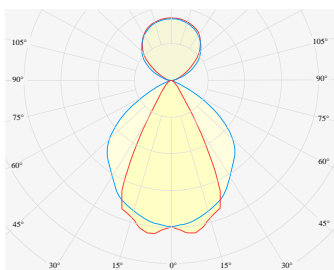

NEMAN PENDANT

Honeycomb Black direct/indirect

Product code: NM P LUM HB PW W17W8 827 0840 N

Article No.: F2PABDKADXX0840N

MOUNTING	Pendant direct/indirect
TYPE	Individual luminaire
CCT	2700K
CRI	CRI 80+
COLOR CONSISTENCY	3-Step MacAdam
LUMENS LUMINAIRE	2352 Lm
LIGHT SOURCE	3591 Lm
DIR/IND PROPORTION	55/45
EFFICACY LUMINAIRE	108 Lm/W
LIGHT SOURCE	184 Lm/W
LIFETIME	L90B10 60.000h

CONTROL	no dim
----------------	--------

LUMINAIRE POWER	21.7 W
INPUT VOLTAGE	220-240 VAC 50/60 Hz Integrated driver

HOUSING	Honeycomb Black light surface
HOUSING COLOR	Extruded aluminum, White color
IP CLASS	IP20 ingress protection
OTHER DETAILS	Suspension length 2m (6.5') Lead cable 2m (6.5'), transparent

DIMENSIONS	Width: 34 mm / 1.34" Height: 60 mm / 2.36" Length: 843 mm / 2.8'
-------------------	--

Possible allowed deviation of optical and electrical values are ±15%. Allowed measurement uncertainty ±7%.
All values in datasheet are for reference only and customers should take these values on their own risk. HOLECTRON reserves the right for changes without prior notice.