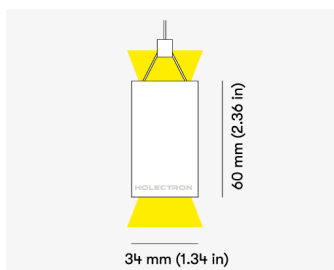

NEMAN PENDANT

Honeycomb Black direct/indirect

Product code: NM P LUM HB PW W17W8 827 0840 N

Article No.: F2PABDKADXX0840N

MOUNTING	Pendant direct/indirect
TYPE	Individual luminaire
CCT	2700K
CRI	CRI 80+
COLOR CONSISTENCY	3-Step MacAdam
LUMENS LUMINAIRE	2352 Lm
LIGHT SOURCE	3591 Lm
DIR/IND PROPORTION	55/45
EFFICACY LUMINAIRE	108 Lm/W
LIGHT SOURCE	184 Lm/W
LIFETIME	L90B10 60.000h

CONTROL	no dim
----------------	--------

LUMINAIRE POWER	21.7 W
INPUT VOLTAGE	220-240 VAC 50/60 Hz Integrated driver

HOUSING	Honeycomb Black light surface
HOUSING COLOR	Extruded aluminum, White color
IP CLASS	IP20 ingress protection
OTHER DETAILS	Suspension length 2m (6.5') Lead cable 2m (6.5'), transparent

DIMENSIONS	Width: 34 mm / 1.34" Height: 60 mm / 2.36" Length: 843 mm / 2.8'
-------------------	--

Possible allowed deviation of optical and electrical values are ±15%. Allowed measurement uncertainty ±7%.
All values in datasheet are for reference only and customers should take these values on their own risk. HOLECTRON reserves the right for changes without prior notice.