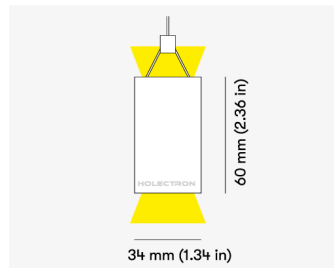

NEMAN PENDANT

Honeycomb Black direct/indirect

Product code: NM P LUM HB PW W17W8 827 0560 D

Article No.: F2PABDKADXX0560D

MOUNTING	Pendant direct/indirect
TYPE	Individual luminaire
CCT	2700K
CRI	CRI 80+
COLOR CONSISTENCY	3-Step MacAdam
LUMENS LUMINAIRE	1568 Lm
LIGHT SOURCE	2394 Lm
DIR/IND PROPORTION	55/45
EFFICACY LUMINAIRE	108 Lm/W
LIGHT SOURCE	184 Lm/W
LIFETIME	L90B10 60.000h

CONTROL	DALI
----------------	------

LUMINAIRE POWER	14.5 W
INPUT VOLTAGE	220-240 VAC 50/60 Hz Integrated driver

HOUSING	Honeycomb Black light surface
HOUSING COLOR	Extruded aluminum, White color
IP CLASS	IP20 ingress protection
OTHER DETAILS	Suspension length 2m (6.5') Lead cable 2m (6.5'), transparent

DIMENSIONS	Width: 34 mm / 1.34" Height: 60 mm / 2.36" Length: 563 mm / 1.8'
-------------------	--

Possible allowed deviation of optical and electrical values are ±15%. Allowed measurement uncertainty ±7%.
All values in datasheet are for reference only and customers should take these values on their own risk. HOLECTRON reserves the right for changes without prior notice.