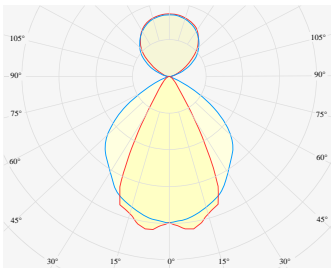

NEMAN PENDANT

Honeycomb Black direct/indirect

Product code: NM P LUM HB PW W17W8 827 0560 D

Article No.: F2PABDKADXX0560D

MOUNTING	Pendant direct/indirect
TYPE	Individual luminaire
CCT	2700K
CRI	CRI 80+
COLOR CONSISTENCY	3-Step MacAdam
LUMENS LUMINAIRE	1568 Lm
LIGHT SOURCE	2394 Lm
DIR/IND PROPORTION	55/45
EFFICACY LUMINAIRE	108 Lm/W
LIGHT SOURCE	184 Lm/W
LIFETIME	L90B10 60.000h

CONTROL	DALI
----------------	------

LUMINAIRE POWER	14.5 W
INPUT VOLTAGE	220-240 VAC 50/60 Hz Integrated driver

HOUSING	Honeycomb Black light surface
HOUSING COLOR	Extruded aluminum, White color
IP CLASS	IP20 ingress protection
OTHER DETAILS	Suspension length 2m (6.5') Lead cable 2m (6.5'), transparent

DIMENSIONS	Width: 34 mm / 1.34" Height: 60 mm / 2.36" Length: 563 mm / 1.8'
-------------------	--

Possible allowed deviation of optical and electrical values are ±15%. Allowed measurement uncertainty ±7%.
All values in datasheet are for reference only and customers should take these values on their own risk. HOLECTRON reserves the right for changes without prior notice.