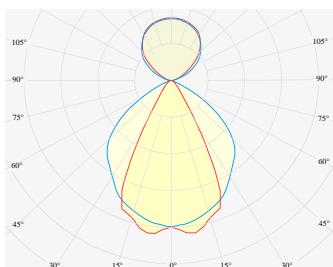

NEMAN PENDANT

Honeycomb Black direct/indirect

Product code: NM P LUM HB PW W17W8 827 0560 N

Article No.: F2PABDKADXX0560N

MOUNTING	Pendant direct/indirect
TYPE	Individual luminaire
CCT	2700K
CRI	CRI 80+
COLOR CONSISTENCY	3-Step MacAdam
LUMENS LUMINAIRE	1568 Lm
LIGHT SOURCE	2394 Lm
DIR/IND PROPORTION	55/45
EFFICACY LUMINAIRE	108 Lm/W
LIGHT SOURCE	184 Lm/W
LIFETIME	L90B10 60.000h

CONTROL	no dim
----------------	--------

LUMINAIRE POWER	14.5 W
INPUT VOLTAGE	220-240 VAC 50/60 Hz Integrated driver

HOUSING	Honeycomb Black light surface
HOUSING COLOR	Extruded aluminum, White color
IP CLASS	IP20 ingress protection
OTHER DETAILS	Suspension length 2m (6.5') Lead cable 2m (6.5'), transparent

DIMENSIONS	Width: 34 mm / 1.34" Height: 60 mm / 2.36" Length: 563 mm / 1.8'
-------------------	--

Possible allowed deviation of optical and electrical values are ±15%. Allowed measurement uncertainty ±7%.
All values in datasheet are for reference only and customers should take these values on their own risk. HOLECTRON reserves the right for changes without prior notice.