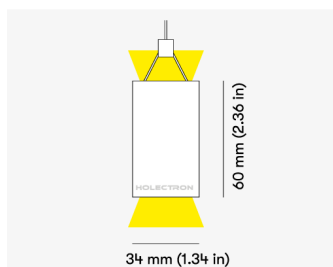

NEMAN PENDANT

Honeycomb Black direct/indirect

Product code: NM P LUM HB PW W17W8 827 0560 N

Article No.: F2PABDKADXX0560N

MOUNTING	Pendant direct/indirect
TYPE	Individual luminaire
CCT	2700K
CRI	CRI 80+
COLOR CONSISTENCY	3-Step MacAdam
LUMENS LUMINAIRE	1568 Lm
LIGHT SOURCE	2394 Lm
DIR/IND PROPORTION	55/45
EFFICACY LUMINAIRE	108 Lm/W
LIGHT SOURCE	184 Lm/W
LIFETIME	L90B10 60.000h

CONTROL	no dim
----------------	--------

LUMINAIRE POWER	14.5 W
INPUT VOLTAGE	220-240 VAC 50/60 Hz Integrated driver

HOUSING	Honeycomb Black light surface
HOUSING COLOR	Extruded aluminum, White color
IP CLASS	IP20 ingress protection
OTHER DETAILS	Suspension length 2m (6.5') Lead cable 2m (6.5'), transparent

DIMENSIONS	Width: 34 mm / 1.34" Height: 60 mm / 2.36" Length: 563 mm / 1.8'
-------------------	--

Possible allowed deviation of optical and electrical values are ±15%. Allowed measurement uncertainty ±7%.
All values in datasheet are for reference only and customers should take these values on their own risk. HOLECTRON reserves the right for changes without prior notice.