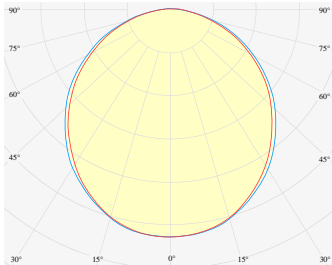

NEMAN TRIMLESS

Opal

Product code: NM T LUM OP PW W17 827 1400 N

Article No.: F1TAODAADX1400N

MOUNTING	Trimless
TYPE	Individual luminaire
CCT	2700K
CRI	CRI 80+
COLOR CONSISTENCY	3-Step MacAdam
LUMENS LUMINAIRE	2744 Lm
LIGHT SOURCE	3760 Lm
EFFICACY LUMINAIRE	106 Lm/W
LIGHT SOURCE	161 Lm/W
LIFETIME	L90B10 60.000h

CONTROL	no dim
----------------	--------

LUMINAIRE POWER	25.9 W
INPUT VOLTAGE	220-240 VAC 50/60 Hz Integrated driver

HOUSING	Opal light surface
HOUSING COLOR	Extruded aluminum, White color
IP CLASS	IP20 ingress protection
OTHER DETAILS	Lead cable 2m (6.5'), transparent

DIMENSIONS	Width: 50 mm / 1.97" Height: 93 mm / 3.66" Length: 1420 mm / 4.7'
-------------------	---

MOUNTING HOLE	1420 x 53 mm / 4.66' x 2.09"
----------------------	------------------------------

Possible allowed deviation of optical and electrical values are ±15%. Allowed measurement uncertainty ±7%.
All values in datasheet are for reference only and customers should take these values on their own risk. HOLECTRON reserves the right for changes without prior notice.