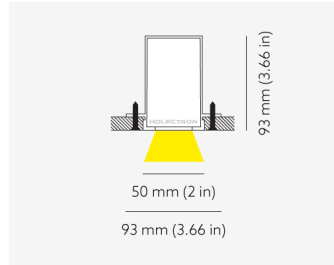

NEMAN TRIMLESS

Opal

Product code: NM T LUM OP PW W17 827 1400 N

Article No.: F1TAODAADX1400N

MOUNTING	Trimless
TYPE	Individual luminaire
CCT	2700K
CRI	CRI 80+
COLOR CONSISTENCY	3-Step MacAdam
LUMENS LUMINAIRE	2744 Lm
LIGHT SOURCE	3760 Lm
EFFICACY LUMINAIRE	106 Lm/W
LIGHT SOURCE	161 Lm/W
LIFETIME	L90B10 60.000h

CONTROL	no dim
----------------	--------

LUMINAIRE POWER	25.9 W
INPUT VOLTAGE	220-240 VAC 50/60 Hz Integrated driver

HOUSING	Opal light surface
HOUSING COLOR	Extruded aluminum, White color
IP CLASS	IP20 ingress protection
OTHER DETAILS	Lead cable 2m (6.5'), transparent

DIMENSIONS	Width: 50 mm / 1.97" Height: 93 mm / 3.66" Length: 1420 mm / 4.7'
-------------------	---

MOUNTING HOLE	1420 x 53 mm / 4.66' x 2.09"
----------------------	------------------------------

Possible allowed deviation of optical and electrical values are ±15%. Allowed measurement uncertainty ±7%.
All values in datasheet are for reference only and customers should take these values on their own risk. HOLECTRON reserves the right for changes without prior notice.