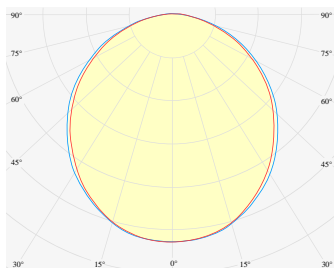

MOUNTING	Trimless
TYPE	Individual luminaire
CCT	2700K
CRI	CRI 80+
COLOR CONSISTENCY	3-Step MacAdam
LUMENS LUMINAIRE	1646 Lm
LIGHT SOURCE	2256 Lm
EFFICACY LUMINAIRE	106 Lm/W
LIGHT SOURCE	161 Lm/W
LIFETIME	L90B10 60.000h

CONTROL	no dim

LUMINAIRE POWER	15.6 W
INPUT VOLTAGE	220-240 VAC 50/60 Hz Integrated driver

HOUSING	Opal light surface
HOUSING COLOR	Extruded aluminum, White color
IP CLASS	IP20 ingress protection
OTHER DETAILS	Lead cable 2m (6.5'), transparent

DIMENSIONS	Width: 50 mm / 1.97" Height: 93 mm / 3.66" Length: 860 mm / 2.8'

MOUNTING HOLE	860 x 53 mm / 2.82' x 2.09"

Possible allowed deviation of optical and electrical values are ±15%. Allowed measurement uncertainty ±7%.
All values in datasheet are for reference only and customers should take these values on their own risk. HOLECTRON reserves the right for changes without prior notice.