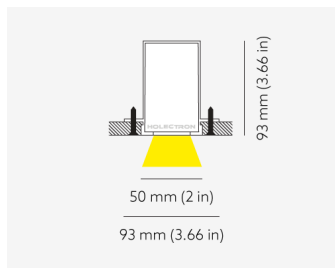

NEMAN TRIMLESS

Opal

Product code: NM T LUM OP PW W17 827 0840 N

Article No.: F1TAODAADXX0840N

MOUNTING	Trimless
TYPE	Individual luminaire
CCT	2700K
CRI	CRI 80+
COLOR CONSISTENCY	3-Step MacAdam
LUMENS LUMINAIRE	1646 Lm
LIGHT SOURCE	2256 Lm
EFFICACY LUMINAIRE	106 Lm/W
LIGHT SOURCE	161 Lm/W
LIFETIME	L90B10 60.000h

CONTROL	no dim
----------------	--------

LUMINAIRE POWER	15.6 W
INPUT VOLTAGE	220-240 VAC 50/60 Hz Integrated driver

HOUSING	Opal light surface
HOUSING COLOR	Extruded aluminum, White color
IP CLASS	IP20 ingress protection
OTHER DETAILS	Lead cable 2m (6.5'), transparent

DIMENSIONS	Width: 50 mm / 1.97" Height: 93 mm / 3.66" Length: 860 mm / 2.8'
-------------------	--

MOUNTING HOLE	860 x 53 mm / 2.82' x 2.09"
----------------------	-----------------------------

Possible allowed deviation of optical and electrical values are ±15%. Allowed measurement uncertainty ±7%.
All values in datasheet are for reference only and customers should take these values on their own risk. HOLECTRON reserves the right for changes without prior notice.