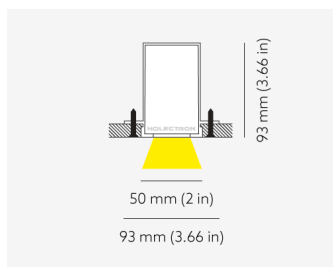

NEMAN TRIMLESS

Microprism

Product code: NM T LUM MP PW W17 827 1120 D

Article No.: F1TAMDAADXX1120D

MOUNTING	Trimless
TYPE	Individual luminaire
CCT	2700K
CRI	CRI 80+
COLOR CONSISTENCY	3-Step MacAdam
LUMENS LUMINAIRE	2209 Lm
LIGHT SOURCE	3008 Lm
EFFICACY LUMINAIRE	106 Lm/W
LIGHT SOURCE	161 Lm/W
LIFETIME	L90B10 60.000h

CONTROL	DALI
----------------	------

LUMINAIRE POWER	20.8 W
INPUT VOLTAGE	220-240 VAC 50/60 Hz
	Integrated driver

HOUSING	Microprism light surface
HOUSING COLOR	Extruded aluminum, White color
IP CLASS	IP20 ingress protection
OTHER DETAILS	Lead cable 2m (6.5'), transparent

DIMENSIONS	Width: 50 mm / 1.97"
	Height: 93 mm / 3.66"
	Length: 1140 mm / 3.7'

MOUNTING HOLE	1140 x mm / 3.74' x 2.09"
----------------------	---------------------------

Possible allowed deviation of optical and electrical values are ±15%. Allowed measurement uncertainty ±7%.
 All values in datasheet are for reference only and customers should take these values on their own risk. HOLECTRON reserves the right for changes without prior notice.