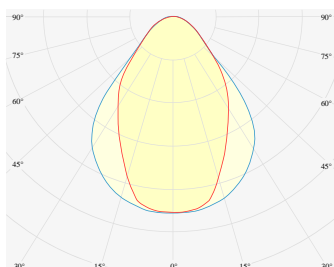

NEMAN TRIMLESS

Microprism

Product code: NM T LUM MP PW W17 827 1120 D

Article No.: F1TAMDAADXX1120D

MOUNTING	Trimless
TYPE	Individual luminaire
CCT	2700K
CRI	CRI 80+
COLOR CONSISTENCY	3-Step MacAdam
LUMENS LUMINAIRE	2209 Lm
LIGHT SOURCE	3008 Lm
EFFICACY LUMINAIRE	106 Lm/W
LIGHT SOURCE	161 Lm/W
LIFETIME	L90B10 60.000h

CONTROL	DALI
----------------	------

LUMINAIRE POWER	20.8 W
INPUT VOLTAGE	220-240 VAC 50/60 Hz
	Integrated driver

HOUSING	Microprism light surface
HOUSING COLOR	Extruded aluminum, White color
IP CLASS	IP20 ingress protection
OTHER DETAILS	Lead cable 2m (6.5'), transparent

DIMENSIONS	Width: 50 mm / 1.97"
	Height: 93 mm / 3.66"
	Length: 1140 mm / 3.7'

MOUNTING HOLE	1140 x mm / 3.74' x 2.09"
----------------------	---------------------------

Possible allowed deviation of optical and electrical values are ±15%. Allowed measurement uncertainty ±7%.
 All values in datasheet are for reference only and customers should take these values on their own risk. HOLECTRON reserves the right for changes without prior notice.