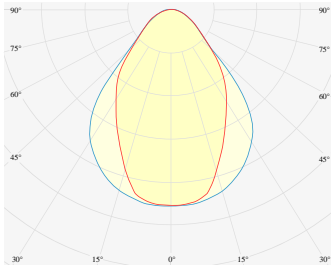

NEMAN TRIMLESS

Microprism

Product code: NM T LUM MP PW W17 827 1120 N

Article No.: F1TAMDAADXX1120N

MOUNTING	Trimless
TYPE	Individual luminaire
CCT	2700K
CRI	CRI 80+
COLOR CONSISTENCY	3-Step MacAdam
LUMENS LUMINAIRE	2209 Lm
LIGHT SOURCE	3008 Lm
EFFICACY LUMINAIRE	106 Lm/W
LIGHT SOURCE	161 Lm/W
LIFETIME	L90B10 60.000h

CONTROL	no dim
----------------	--------

LUMINAIRE POWER	20.8 W
INPUT VOLTAGE	220-240 VAC 50/60 Hz Integrated driver

HOUSING	Microprism light surface
HOUSING COLOR	Extruded aluminum, White color
IP CLASS	IP20 ingress protection
OTHER DETAILS	Lead cable 2m (6.5'), transparent

DIMENSIONS	Width: 50 mm / 1.97" Height: 93 mm / 3.66" Length: 1140 mm / 3.7'
-------------------	---

MOUNTING HOLE	1140 x mm / 3.74' x 2.09"
----------------------	---------------------------

Possible allowed deviation of optical and electrical values are ±15%. Allowed measurement uncertainty ±7%.
All values in datasheet are for reference only and customers should take these values on their own risk. HOLECTRON reserves the right for changes without prior notice.