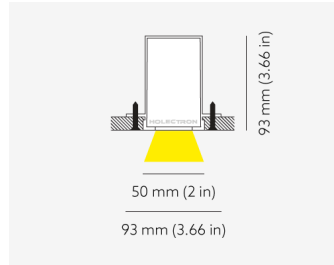

NEMAN TRIMLESS

Microprism

Product code: NM T LUM MP PW W17 827 1120 N

Article No.: F1TAMDAADXX1120N

MOUNTING	Trimless
TYPE	Individual luminaire
CCT	2700K
CRI	CRI 80+
COLOR CONSISTENCY	3-Step MacAdam
LUMENS LUMINAIRE	2209 Lm
LIGHT SOURCE	3008 Lm
EFFICACY LUMINAIRE	106 Lm/W
LIGHT SOURCE	161 Lm/W
LIFETIME	L90B10 60.000h

CONTROL	no dim
----------------	--------

LUMINAIRE POWER	20.8 W
INPUT VOLTAGE	220-240 VAC 50/60 Hz Integrated driver

HOUSING	Microprism light surface
HOUSING COLOR	Extruded aluminum, White color
IP CLASS	IP20 ingress protection
OTHER DETAILS	Lead cable 2m (6.5'), transparent

DIMENSIONS	Width: 50 mm / 1.97" Height: 93 mm / 3.66" Length: 1140 mm / 3.7'
-------------------	---

MOUNTING HOLE	1140 x mm / 3.74' x 2.09"
----------------------	---------------------------

Possible allowed deviation of optical and electrical values are ±15%. Allowed measurement uncertainty ±7%.
All values in datasheet are for reference only and customers should take these values on their own risk. HOLECTRON reserves the right for changes without prior notice.