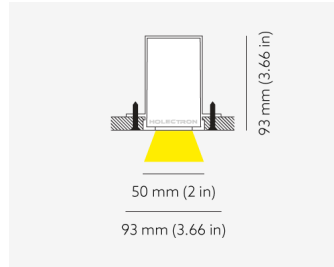

NEMAN TRIMLESS

Microprism

Product code: NM T LUM MP PW W17 827 0840 N

Article No.: F1TAMDAADXX0840N

MOUNTING	Trimless
TYPE	Individual luminaire
CCT	2700K
CRI	CRI 80+
COLOR CONSISTENCY	3-Step MacAdam
LUMENS LUMINAIRE	1657 Lm
LIGHT SOURCE	2256 Lm
EFFICACY LUMINAIRE	106 Lm/W
LIGHT SOURCE	161 Lm/W
LIFETIME	L90B10 60.000h

CONTROL	no dim
----------------	--------

LUMINAIRE POWER	15.6 W
INPUT VOLTAGE	220-240 VAC 50/60 Hz Integrated driver

HOUSING	Microprism light surface
HOUSING COLOR	Extruded aluminum, White color
IP CLASS	IP20 ingress protection
OTHER DETAILS	Lead cable 2m (6.5'), transparent

DIMENSIONS	Width: 50 mm / 1.97" Height: 93 mm / 3.66" Length: 860 mm / 2.8'
-------------------	--

MOUNTING HOLE	860 x mm / 2.82' x 2.09"
----------------------	--------------------------

Possible allowed deviation of optical and electrical values are ±15%. Allowed measurement uncertainty ±7%.
All values in datasheet are for reference only and customers should take these values on their own risk. HOLECTRON reserves the right for changes without prior notice.