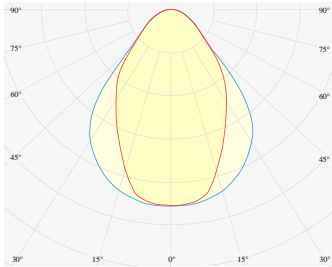

NEMAN TRIMLESS

Microprism

Product code: NM T LUM MP PW W17 827 0840 N

Article No.: F1TAMDAADXX0840N

MOUNTING	Trimless
TYPE	Individual luminaire
CCT	2700K
CRI	CRI 80+
COLOR CONSISTENCY	3-Step MacAdam
LUMENS LUMINAIRE	1657 Lm
LIGHT SOURCE	2256 Lm
EFFICACY LUMINAIRE	106 Lm/W
LIGHT SOURCE	161 Lm/W
LIFETIME	L90B10 60.000h

CONTROL	no dim
----------------	--------

LUMINAIRE POWER	15.6 W
INPUT VOLTAGE	220-240 VAC 50/60 Hz Integrated driver

HOUSING	Microprism light surface
HOUSING COLOR	Extruded aluminum, White color
IP CLASS	IP20 ingress protection
OTHER DETAILS	Lead cable 2m (6.5'), transparent

DIMENSIONS	Width: 50 mm / 1.97" Height: 93 mm / 3.66" Length: 860 mm / 2.8'
-------------------	--

MOUNTING HOLE	860 x mm / 2.82' x 2.09"
----------------------	--------------------------

Possible allowed deviation of optical and electrical values are ±15%. Allowed measurement uncertainty ±7%.
All values in datasheet are for reference only and customers should take these values on their own risk. HOLECTRON reserves the right for changes without prior notice.