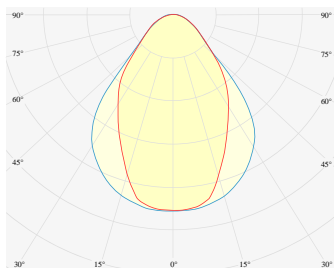

NEMAN TRIMLESS

Microprism

Product code: NM T LUM MP PW W17 827 0560 D

Article No.: F1TAMDAADXX0560D

MOUNTING	Trimless
TYPE	Individual luminaire
CCT	2700K
CRI	CRI 80+
COLOR CONSISTENCY	3-Step MacAdam
LUMENS LUMINAIRE	1105 Lm
LIGHT SOURCE	1504 Lm
EFFICACY LUMINAIRE	106 Lm/W
LIGHT SOURCE	161 Lm/W
LIFETIME	L90B10 60.000h

CONTROL	DALI
----------------	------

LUMINAIRE POWER	10.4 W
INPUT VOLTAGE	220-240 VAC 50/60 Hz Integrated driver

HOUSING	Microprism light surface
HOUSING COLOR	Extruded aluminum, White color
IP CLASS	IP20 ingress protection
OTHER DETAILS	Lead cable 2m (6.5'), transparent

DIMENSIONS	Width: 50 mm / 1.97" Height: 93 mm / 3.66" Length: 580 mm / 1.9'
-------------------	--

MOUNTING HOLE	580 x mm / 1.9' x 2.09"
----------------------	-------------------------

Possible allowed deviation of optical and electrical values are ±15%. Allowed measurement uncertainty ±7%.
All values in datasheet are for reference only and customers should take these values on their own risk. HOLECTRON reserves the right for changes without prior notice.