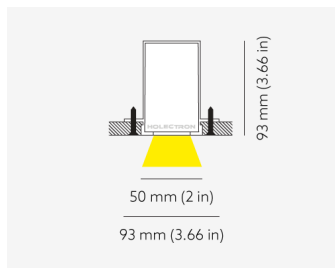

NEMAN TRIMLESS

Microprism

Product code: NM T LUM MP PW W17 827 0560 D

Article No.: F1TAMDAADXX0560D

MOUNTING	Trimless
TYPE	Individual luminaire
CCT	2700K
CRI	CRI 80+
COLOR CONSISTENCY	3-Step MacAdam
LUMENS LUMINAIRE	1105 Lm
LIGHT SOURCE	1504 Lm
EFFICACY LUMINAIRE	106 Lm/W
LIGHT SOURCE	161 Lm/W
LIFETIME	L90B10 60.000h

CONTROL	DALI
----------------	------

LUMINAIRE POWER	10.4 W
INPUT VOLTAGE	220-240 VAC 50/60 Hz Integrated driver

HOUSING	Microprism light surface
HOUSING COLOR	Extruded aluminum, White color
IP CLASS	IP20 ingress protection
OTHER DETAILS	Lead cable 2m (6.5'), transparent

DIMENSIONS	Width: 50 mm / 1.97" Height: 93 mm / 3.66" Length: 580 mm / 1.9'
-------------------	--

MOUNTING HOLE	580 x mm / 1.9' x 2.09"
----------------------	-------------------------

Possible allowed deviation of optical and electrical values are ±15%. Allowed measurement uncertainty ±7%.
All values in datasheet are for reference only and customers should take these values on their own risk. HOLECTRON reserves the right for changes without prior notice.