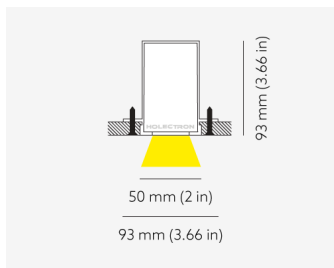

### Microprism

Product code: NM T LUM MP PW W17 827 0560 N

Article No.: F1TAMDAADXX0560N

<b>MOUNTING</b>	Trimless
<b>TYPE</b>	Individual luminaire
<b>CCT</b>	2700K
<b>CRI</b>	CRI 80+
<b>COLOR CONSISTENCY</b>	3-Step MacAdam
<b>LUMENS LUMINAIRE</b>	1105 Lm
<b>LIGHT SOURCE</b>	1504 Lm
<b>EFFICACY LUMINAIRE</b>	106 Lm/W
<b>LIGHT SOURCE</b>	161 Lm/W
<b>LIFETIME</b>	L90B10 60.000h

**CONTROL** no dim

**LUMINAIRE POWER** 10.4 W  
**INPUT VOLTAGE** 220-240 VAC 50/60 Hz  
 Integrated driver

**HOUSING** Microprism light surface  
**HOUSING COLOR** Extruded aluminum, White color  
**IP CLASS** IP20 ingress protection  
**OTHER DETAILS** Lead cable 2m (6.5'), transparent

**DIMENSIONS** Width: 50 mm / 1.97"  
 Height: 93 mm / 3.66"  
 Length: 580 mm / 1.9'

**MOUNTING HOLE** 580 x mm / 1.9' x 2.09"

Possible allowed deviation of optical and electrical values are ±15%. Allowed measurement uncertainty ±7%.  
 All values in datasheet are for reference only and customers should take these values on their own risk. HOLECTRON reserves the right for changes without prior notice.