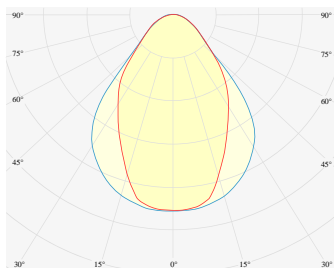

MOUNTING	Trimless
TYPE	Individual luminaire
CCT	2700K
CRI	CRI 80+
COLOR CONSISTENCY	3-Step MacAdam
LUMENS LUMINAIRE	1105 Lm
LIGHT SOURCE	1504 Lm
EFFICACY LUMINAIRE	106 Lm/W
LIGHT SOURCE	161 Lm/W
LIFETIME	L90B10 60.000h

CONTROL no dim

LUMINAIRE POWER 10.4 W
INPUT VOLTAGE 220-240 VAC 50/60 Hz
Integrated driver

HOUSING Microprism light surface
HOUSING COLOR Extruded aluminum, White color
IP CLASS IP20 ingress protection
OTHER DETAILS Lead cable 2m (6.5'), transparent

DIMENSIONS Width: 50 mm / 1.97"
Height: 93 mm / 3.66"
Length: 580 mm / 1.9'

MOUNTING HOLE 580 x mm / 1.9' x 2.09"

Possible allowed deviation of optical and electrical values are ±15%. Allowed measurement uncertainty ±7%.
All values in datasheet are for reference only and customers should take these values on their own risk. HOLECTRON reserves the right for changes without prior notice.