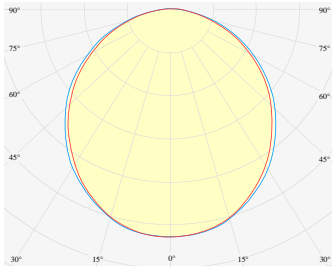

NEMAN RECESSED

Opal

Product code: NM R LUM OP PW W17 827 1400 N

Article No.: F1RAODAADXX1400N

MOUNTING	Recessed
TYPE	Individual luminaire
CCT	2700K
CRI	CRI 80+
COLOR CONSISTENCY	3-Step MacAdam
LUMENS LUMINAIRE	2744 Lm
LIGHT SOURCE	3760 Lm
EFFICACY LUMINAIRE	106 Lm/W
LIGHT SOURCE	161 Lm/W
LIFETIME	L90B10 60.000h

CONTROL	no dim
----------------	--------

LUMINAIRE POWER	25.9 W
INPUT VOLTAGE	220-240 VAC 50/60 Hz Integrated driver

HOUSING	Opal light surface
HOUSING COLOR	Extruded aluminum, White color
IP CLASS	IP20 ingress protection
OTHER DETAILS	Lead cable 2m (6.5'), transparent

DIMENSIONS	Width: 48 mm / 1.89" Height: 41 mm / 1.61" Length: 1417 mm / 4.6'
-------------------	---

MOUNTING HOLE	1408 x mm / 4.62' x 1.5"
----------------------	--------------------------