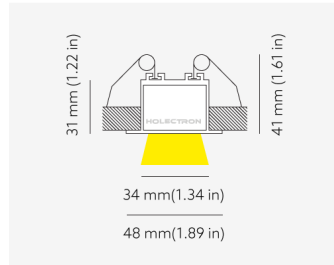

NEMAN RECESSED

Opal

Product code: NM R LUM OP PW W17 827 1400 N

Article No.: F1RAODAADXX1400N

MOUNTING	Recessed
TYPE	Individual luminaire
CCT	2700K
CRI	CRI 80+
COLOR CONSISTENCY	3-Step MacAdam
LUMENS LUMINAIRE	2744 Lm
LIGHT SOURCE	3760 Lm
EFFICACY LUMINAIRE	106 Lm/W
LIGHT SOURCE	161 Lm/W
LIFETIME	L90B10 60.000h

CONTROL	no dim
----------------	--------

LUMINAIRE POWER	25.9 W
INPUT VOLTAGE	220-240 VAC 50/60 Hz Integrated driver

HOUSING	Opal light surface
HOUSING COLOR	Extruded aluminum, White color
IP CLASS	IP20 ingress protection
OTHER DETAILS	Lead cable 2m (6.5'), transparent

DIMENSIONS	Width: 48 mm / 1.89" Height: 41 mm / 1.61" Length: 1417 mm / 4.6'
-------------------	---

MOUNTING HOLE	1408 x mm / 4.62' x 1.5"
----------------------	--------------------------