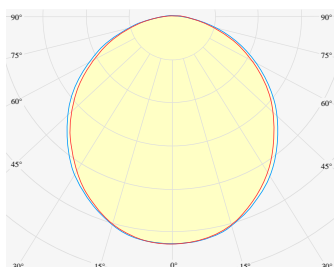

MOUNTING	Recessed
TYPE	Individual luminaire
CCT	2700K
CRI	CRI 80+
COLOR CONSISTENCY	3-Step MacAdam
LUMENS LUMINAIRE	2195 Lm
LIGHT SOURCE	3008 Lm
EFFICACY LUMINAIRE	106 Lm/W
LIGHT SOURCE	161 Lm/W
LIFETIME	L90B10 60.000h

CONTROL	DALI

LUMINAIRE POWER	20.8 W
INPUT VOLTAGE	220-240 VAC 50/60 Hz
	Integrated driver

HOUSING	Opal light surface
HOUSING COLOR	Extruded aluminum, White color
IP CLASS	IP20 ingress protection
OTHER DETAILS	Lead cable 2m (6.5'), transparent

DIMENSIONS	Width: 48 mm / 1.89"
	Height: 41 mm / 1.61"
	Length: 1137 mm / 3.7'

MOUNTING HOLE	1128 x mm / 3.7' x 1.5"

Possible allowed deviation of optical and electrical values are ±15%. Allowed measurement uncertainty ±7%.
All values in datasheet are for reference only and customers should take these values on their own risk. HOLECTRON reserves the right for changes without prior notice.