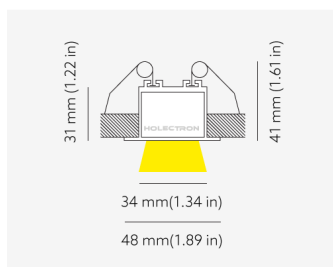

NEMAN RECESSED

Opal

Product code: NM R LUM OP PW W17 827 1120 D

Article No.: F1RAODAADXX1120D

MOUNTING	Recessed
TYPE	Individual luminaire
CCT	2700K
CRI	CRI 80+
COLOR CONSISTENCY	3-Step MacAdam
LUMENS LUMINAIRE	2195 Lm
LIGHT SOURCE	3008 Lm
EFFICACY LUMINAIRE	106 Lm/W
LIGHT SOURCE	161 Lm/W
LIFETIME	L90B10 60.000h

CONTROL	DALI
----------------	------

LUMINAIRE POWER	20.8 W
INPUT VOLTAGE	220-240 VAC 50/60 Hz
	Integrated driver

HOUSING	Opal light surface
HOUSING COLOR	Extruded aluminum, White color
IP CLASS	IP20 ingress protection
OTHER DETAILS	Lead cable 2m (6.5'), transparent

DIMENSIONS	Width: 48 mm / 1.89"
	Height: 41 mm / 1.61"
	Length: 1137 mm / 3.7'

MOUNTING HOLE	1128 x mm / 3.7' x 1.5"
----------------------	-------------------------

Possible allowed deviation of optical and electrical values are ±15%. Allowed measurement uncertainty ±7%.
All values in datasheet are for reference only and customers should take these values on their own risk. HOLECTRON reserves the right for changes without prior notice.