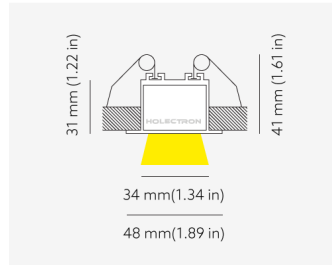

NEMAN RECESSED

Opal

Product code: NM R LUM OP PW W17 827 1120 N

Article No.: F1RAODAADXX1120N

MOUNTING	Recessed
TYPE	Individual luminaire
CCT	2700K
CRI	CRI 80+
COLOR CONSISTENCY	3-Step MacAdam
LUMENS LUMINAIRE	2195 Lm
LIGHT SOURCE	3008 Lm
EFFICACY LUMINAIRE	106 Lm/W
LIGHT SOURCE	161 Lm/W
LIFETIME	L90B10 60.000h

CONTROL	no dim
----------------	--------

LUMINAIRE POWER	20.8 W
INPUT VOLTAGE	220-240 VAC 50/60 Hz
	Integrated driver

HOUSING	Opal light surface
HOUSING COLOR	Extruded aluminum, White color
IP CLASS	IP20 ingress protection
OTHER DETAILS	Lead cable 2m (6.5'), transparent

DIMENSIONS	Width: 48 mm / 1.89"
	Height: 41 mm / 1.61"
	Length: 1137 mm / 3.7'

MOUNTING HOLE	1128 x mm / 3.7' x 1.5"
----------------------	-------------------------

Possible allowed deviation of optical and electrical values are ±15%. Allowed measurement uncertainty ±7%.
 All values in datasheet are for reference only and customers should take these values on their own risk. HOLECTRON reserves the right for changes without prior notice.