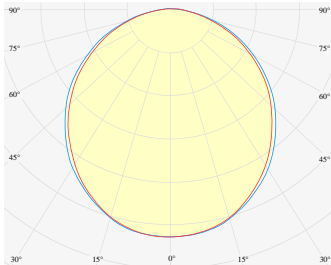

MOUNTING	Recessed
TYPE	Individual luminaire
CCT	2700K
CRI	CRI 80+
COLOR CONSISTENCY	3-Step MacAdam
LUMENS LUMINAIRE	2195 Lm
LIGHT SOURCE	3008 Lm
EFFICACY LUMINAIRE	106 Lm/W
LIGHT SOURCE	161 Lm/W
LIFETIME	L90B10 60.000h

CONTROL	no dim

LUMINAIRE POWER	20.8 W
INPUT VOLTAGE	220-240 VAC 50/60 Hz
	Integrated driver

HOUSING	Opal light surface
HOUSING COLOR	Extruded aluminum, White color
IP CLASS	IP20 ingress protection
OTHER DETAILS	Lead cable 2m (6.5'), transparent

DIMENSIONS	Width: 48 mm / 1.89"
	Height: 41 mm / 1.61"
	Length: 1137 mm / 3.7'

MOUNTING HOLE	1128 x mm / 3.7' x 1.5"

Possible allowed deviation of optical and electrical values are ±15%. Allowed measurement uncertainty ±7%.
All values in datasheet are for reference only and customers should take these values on their own risk. HOLECTRON reserves the right for changes without prior notice.